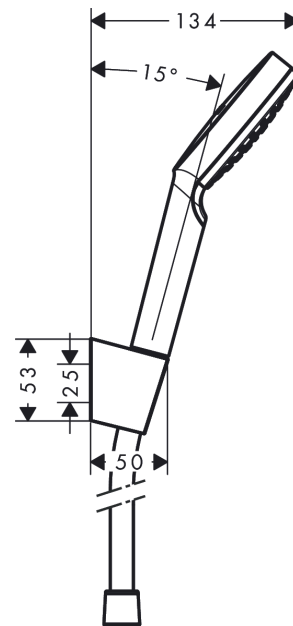

Crometta

Shower holder set 100 1jet with shower hose 160 cm

Finish: **White/Chrome** Article Number: **26567400**

Description

product features

- consists of: hand shower, shower holder, shower hose
- shower head size: 100 mm
- integrated support function
- spray type: Rain
- maximum flow rate at 3 bar: 14 l/min
- minimum flow pressure: 1 bar
- pivot connector prevents hose from tangling
- shower holder made of plastic
- wall mounting: screw fastening
- rinseable screen seal

Technology

Product image

Scale drawing

Flowchart

The consumption was measured in combination with the appropriate fittings (thermostat/mixer/in-wall valve) to reflect actual application in practice.