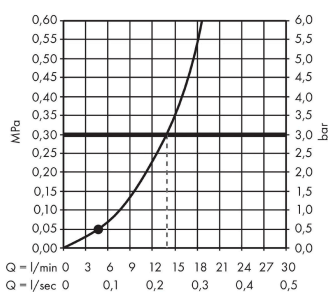

Crometta

Shower holder set 100 1jet with shower hose 160 cm

Finish: **White/Chrome** Article Number: **26567400**

Description

product features

- consists of: hand shower, shower holder, shower hose
- shower head size: 100 mm
- integrated support function
- spray type: Rain
- maximum flow rate at 3 bar: 14 l/min
- minimum flow pressure: 1 bar
- pivot connector prevents hose from tangling
- shower holder made of plastic
- wall mounting: screw fastening
- rinseable screen seal

Technology

Product image

Scale drawing

Flowchart

The consumption was measured in combination with the appropriate fittings (thermostat/mixer/in-wall valve) to reflect actual application in practice.