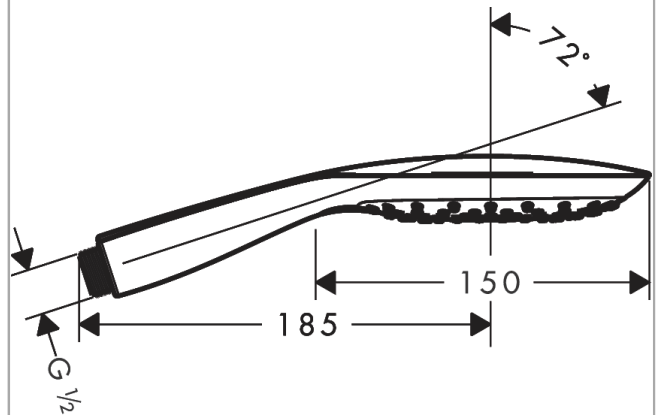

Raindance Select E Hand shower 150 3jet

Finish: **Chrome** Article Number: **26550000**

Description

product features

- shower head size: 150 mm
- spray type: RainAir, CaresseAir, Mix
- convenient spray selection via Select button
- spray disc surface: easy cleanable plastic spray disc
- maximum flow rate at 3 bar: 16,4 l/min
- minimum flow pressure: 1,5 bar
- hand shower with 2-shell construction
- with internal water conduction
- rinseable screen seal
- connection thread G ½
- suitable for continous flow water heaters
- hand shower can be used with sliders that are infinitely adjustable in the incline. The hand shower should not be used for sliders with two predefined positions.

Technology

Product image

Scale drawing

Raindance Select E
Hand shower 150 3jet

Finish: **Chrome** Article Number: **26550000**

Flowchart

The consumption was measured in combination with the appropriate fittings (thermostat/mixer/in-wall valve) to reflect actual application in practice.