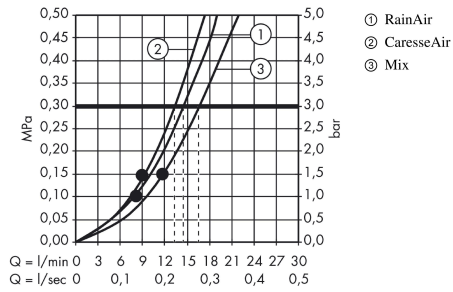

Raindance Select E Hand shower 150 3jet

Finish: **Chrome** Article Number: **26550000**

Description

product features

- shower head size: 150 mm
- spray type: RainAir, CaresseAir, Mix
- convenient spray selection via Select button
- spray disc surface: easy cleanable plastic spray disc
- maximum flow rate at 3 bar: 16,4 l/min
- minimum flow pressure: 1,5 bar
- hand shower with 2-shell construction
- with internal water conduction
- rinseable screen seal
- connection thread G ½
- suitable for continous flow water heaters
- hand shower can be used with sliders that are infinitely adjustable in the incline. The hand shower should not be used for sliders with two predefined positions.

Technology

Product image

Scale drawing

Raindance Select E
Hand shower 150 3jet

Finish: **Chrome** Article Number: **26550000**

Flowchart

The consumption was measured in combination with the appropriate fittings (thermostat/mixer/in-wall valve) to reflect actual application in practice.