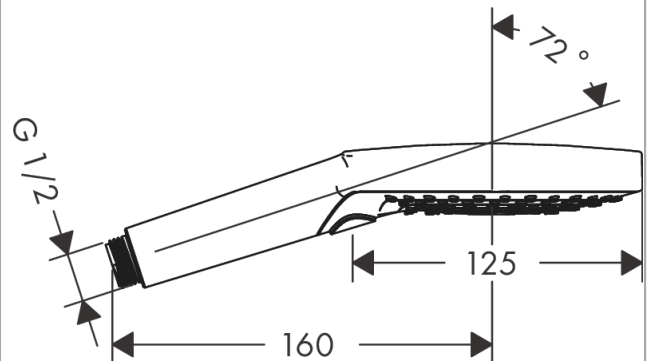

Raindance Select S
Hand shower 120 3jet EcoSmart 9 l/min
 Finish: **Chrome** Article Number: **26531000**

Description

product features

- shower head size: 125 mm
- spray type: Rain, RainAir, Whirl
- convenient spray selection via Select button
- spray disc surface: easy cleanable plastic spray disc
- maximum flow rate at 3 bar: 8,5 l/min
- minimum flow pressure: 1,5 bar
- hand shower with 2-shell construction
- with internal water conduction
- rinseable screen seal
- connection thread G ½
- suitable for continuous flow water heaters

Technology

Design awards

Product image

Scale drawing

Flowchart

The consumption was measured in combination with the appropriate fittings (thermostat/mixer/ in-wall valve) to reflect actual application in practice.

The consumption was measured in combination with the appropriate fittings (thermostat/mixer/ in-wall valve) to reflect actual application in practice.