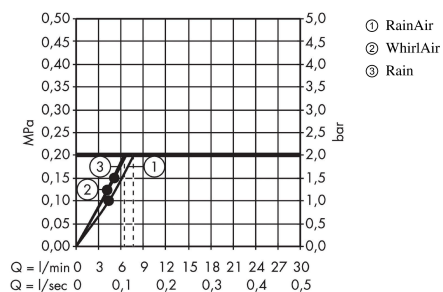

Raindance Select S
Hand shower 120 3jet EcoSmart 9 l/min
 Finish: **Chrome** Article Number: **26531000**

Description

product features

- shower head size: 125 mm
- spray type: Rain, RainAir, Whirl
- convenient spray selection via Select button
- spray disc surface: easy cleanable plastic spray disc
- maximum flow rate at 3 bar: 8,5 l/min
- minimum flow pressure: 1,5 bar
- hand shower with 2-shell construction
- with internal water conduction
- rinseable screen seal
- connection thread G ½
- suitable for continuous flow water heaters

Technology

Design awards

Product image

Scale drawing

Flowchart

The consumption was measured in combination with the appropriate fittings (thermostat/mixer/ in-wall valve) to reflect actual application in practice.

The consumption was measured in combination with the appropriate fittings (thermostat/mixer/ in-wall valve) to reflect actual application in practice.