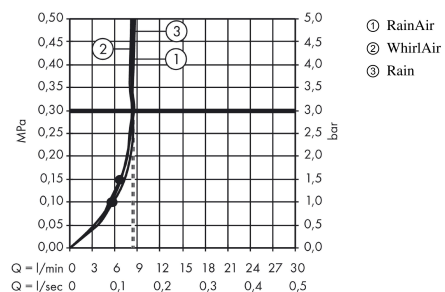

Raindance Select S
Hand shower 120 3jet EcoSmart 9 l/min
 Finish: **Chrome** Article Number: **26531000**

Description

product features

- shower head size: 125 mm
- spray type: Rain, RainAir, Whirl
- convenient spray selection via Select button
- spray disc surface: easy cleanable plastic spray disc
- maximum flow rate at 3 bar: 8,5 l/min
- minimum flow pressure: 1,5 bar
- hand shower with 2-shell construction
- with internal water conduction
- rinseable screen seal
- connection thread G ½
- suitable for continuous flow water heaters

Technology

Design awards

Product image

Scale drawing

Flowchart

The consumption was measured in combination with the appropriate fittings (thermostat/mixer/ in-wall valve) to reflect actual application in practice.

The consumption was measured in combination with the appropriate fittings (thermostat/mixer/ in-wall valve) to reflect actual application in practice.