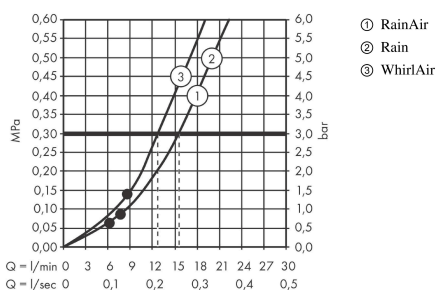

Flowchart

The consumption was measured in combination with the appropriate fittings (thermostat/mixer/ in-wall valve) to reflect actual application in practice.