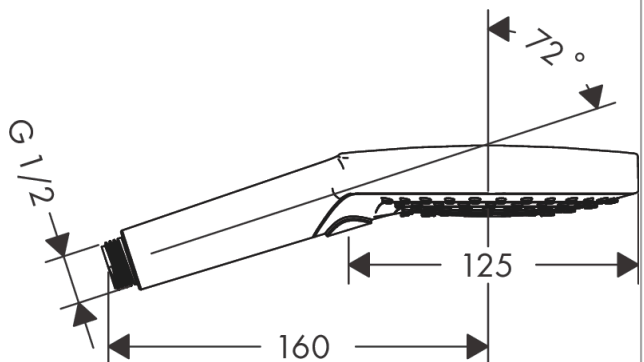

Raindance Select S Hand shower 120 3jet

Finish: **White/Chrome** Article Number: **26530400**

Description

product features

- shower head size: 125 mm
- spray type: Rain, RainAir, Whirl
- convenient spray selection via Select button
- spray disc surface: easy cleanable plastic spray disc
- maximum flow rate at 3 bar: 15 l/min
- minimum flow pressure: 1,4 bar
- with internal water conduction
- rinseable screen seal
- connection thread G ½
- suitable for continuous flow water heaters

Technology

Design awards

reddot winner 2020 reddot winner 2021

Product image

Scale drawing

Flowchart

The consumption was measured in combination with the appropriate fittings (thermostat/mixer/ in-wall valve) to reflect actual application in practice.