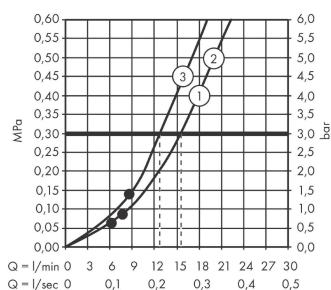

Raindance Select S Hand shower 120 3jet

Finish: **White/Chrome** Article Number: **26530400**

Description

product features

- shower head size: 125 mm
- spray type: Rain, RainAir, Whirl
- convenient spray selection via Select button
- spray disc surface: easy cleanable plastic spray disc
- maximum flow rate at 3 bar: 15 l/min
- minimum flow pressure: 1,4 bar
- with internal water conduction
- rinseable screen seal
- connection thread G ½
- suitable for continuous flow water heaters

Technology

Design awards

reddot winner 2020 reddot winner 2021

Product image

Scale drawing

Flowchart

The consumption was measured in combination with the appropriate fittings (thermostat/mixer/ in-wall valve) to reflect actual application in practice.