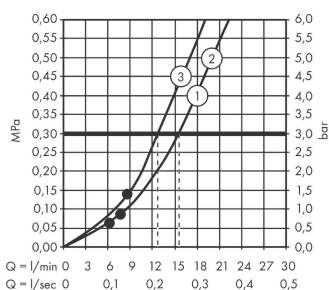

Flowchart

The consumption was measured in combination with the appropriate fittings (thermostat/mixer/ in-wall valve) to reflect actual application in practice.