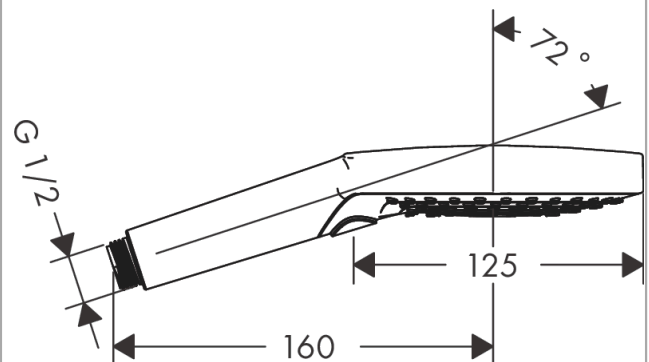

#### product features

- shower head size: 125 mm
- spray type: Rain, RainAir, Whirl
- convenient spray selection via Select button
- spray disc surface: easy cleanable plastic spray disc
- maximum flow rate at 3 bar: 15 l/min
- minimum flow pressure: 1,4 bar
- with internal water conduction
- rinseable screen seal
- connection thread G ½
- suitable for continuous flow water heaters

### Scale drawing