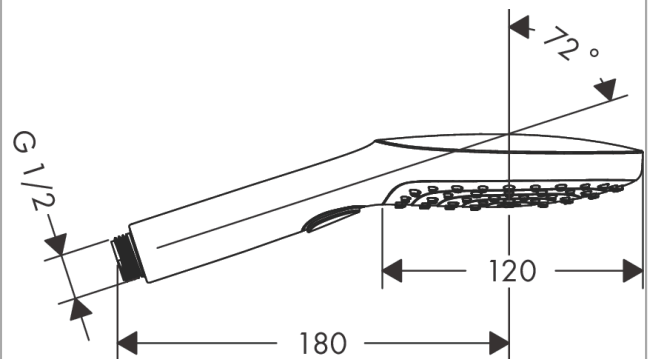

Scale drawing