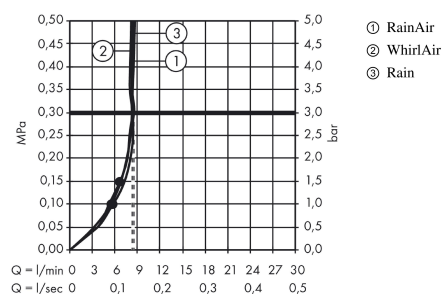

The consumption was measured in combination with the appropriate fittings (thermostat/mixer/ in-wall valve) to reflect actual application in practice.