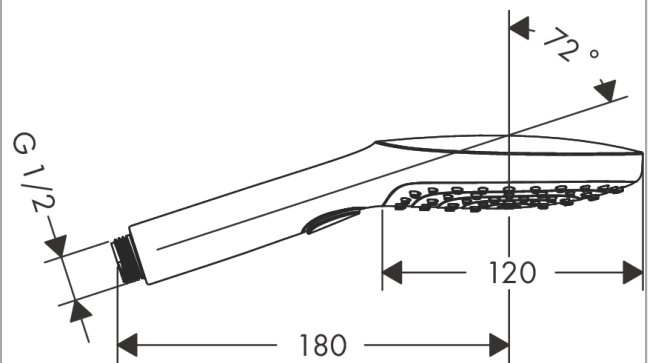

Raindance Select E Hand shower 120 3jet

Finish: **Brushed Black Chrome** Article Number: **26520340**

Description

product features

- shower head size: 120 mm
- spray type: RainAir, Rain, Whirl
- convenient spray selection via Select button
- spray disc surface: easy cleanable plastic spray disc
- maximum flow rate at 3 bar: 14,4 l/min
- minimum flow pressure: 1 bar
- with internal water conduction
- rinseable screen seal
- connection thread G ½
- suitable for continuous flow water heaters

Technology

Design awards

Product image

Scale drawing

Flowchart

The consumption was measured in combination with the appropriate fittings (thermostat/mixer/in-wall valve) to reflect actual application in practice.