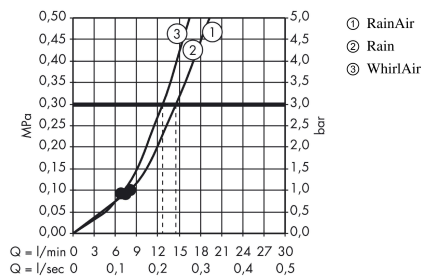

Raindance Select E Hand shower 120 3jet

Finish: **Brushed Black Chrome** Article Number: **26520340**

Description

product features

- shower head size: 120 mm
- spray type: RainAir, Rain, Whirl
- convenient spray selection via Select button
- spray disc surface: easy cleanable plastic spray disc
- maximum flow rate at 3 bar: 14,4 l/min
- minimum flow pressure: 1 bar
- with internal water conduction
- rinseable screen seal
- connection thread G ½
- suitable for continuous flow water heaters

Technology

Design awards

Product image

Scale drawing

Flowchart

The consumption was measured in combination with the appropriate fittings (thermostat/mixer/in-wall valve) to reflect actual application in practice.