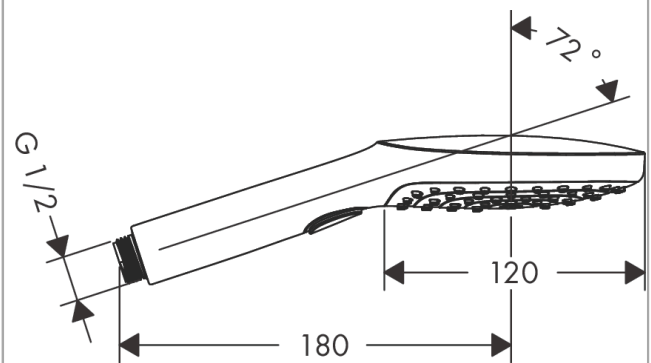

Scale drawing