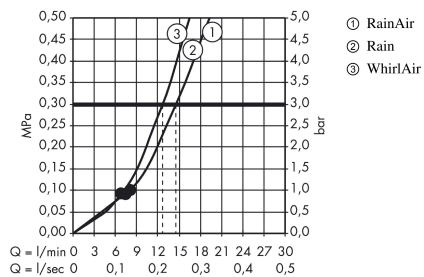

Flowchart

The consumption was measured in combination with the appropriate fittings (thermostat/mixer/ in-wall valve) to reflect actual application in practice.