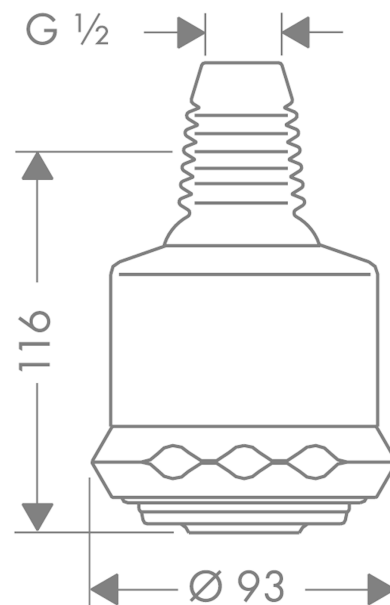

##### product features

- shower head size: 93 mm
- spray type: Soft spray, normal spray, Massage spray
- adjustment with shift on overhead shower
- ball-joint: overhead shower angle adjustable
- material spray disc: plastic
- spray disc surface: grey
- maximum flow rate at 3 bar: 19 l/min
- flow rate soft spray (at 3 bar): 17 l/min
- flow rate normal spray (at 3 bar): 19 l/min
- flow rate massage spray (at 3 bar): 12 l/min
- minimum flow pressure: 2 bar
- installation: wall
- connection thread G 1/2
- connection dimension: DN15
- suitable for continuous flow water heaters

#### Scale drawing

**Clubmaster**

**Overhead shower 90 3jet**

Finish: **Chrome** Article Number: **28496000**

**Flowchart**

The consumption was measured in combination with the appropriate fittings (thermostat/mixer/ in-wall valve) to reflect actual application in practice.