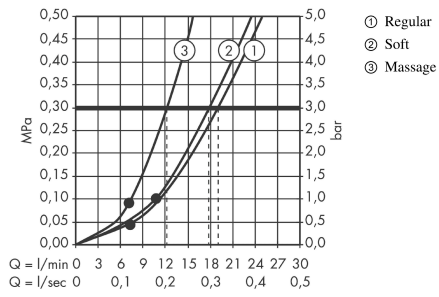

##### product features

- shower head size: 93 mm
- spray type: Soft spray, normal spray, Massage spray
- adjustment with shift on overhead shower
- ball-joint: overhead shower angle adjustable
- material spray disc: plastic
- spray disc surface: grey
- maximum flow rate at 3 bar: 19 l/min
- flow rate soft spray (at 3 bar): 17 l/min
- flow rate normal spray (at 3 bar): 19 l/min
- flow rate massage spray (at 3 bar): 12 l/min
- minimum flow pressure: 2 bar
- installation: wall
- connection thread G 1/2
- connection dimension: DN15
- suitable for continuous flow water heaters

#### Scale drawing

**Clubmaster**

**Overhead shower 90 3jet**

Finish: **Chrome** Article Number: **28496000**

**Flowchart**

The consumption was measured in combination with the appropriate fittings (thermostat/mixer/ in-wall valve) to reflect actual application in practice.