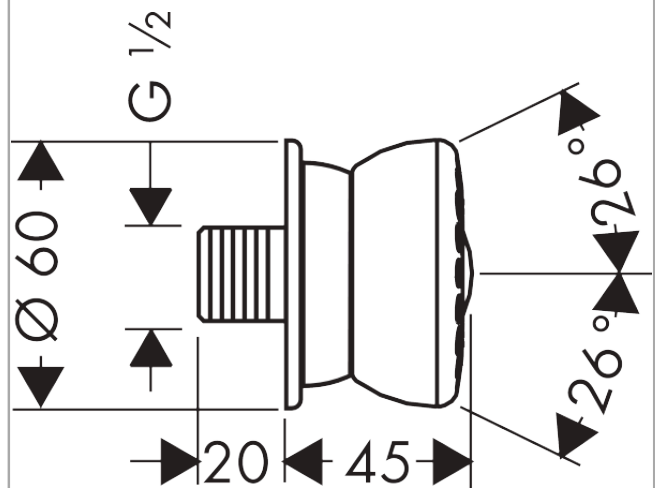

Bodyvette

Body shower 1jet stop

Finish: **Chrome** Article Number: **28467000**

Description

product features

- shower head size: 60 mm
- spray type: Rain
- spray disc surface: grey
- side shower angle adjustable
- rosette: circular
- maximum flow rate at 3 bar: 25,5 l/min
- flow rate Rain spray (at 3 bar): 6 l/min
- minimum flow pressure: 1 bar
- operating pressure: min. 1.5 bar/max. 6 bar
- connection thread: G 1/2
- suitable for continous flow water heaters
- connection dimension: DN15
- material: metal

Technology

Product image

Scale drawing

Bodyvette

Body shower 1jet stop

Finish: **Chrome** Article Number: **28467000**

Flowchart

The consumption was measured in combination with the appropriate fittings (thermostat/mixer/in-wall valve) to reflect actual application in practice.