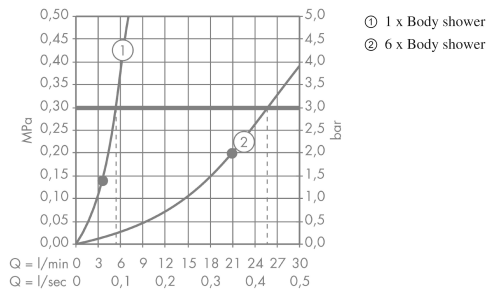

Bodyvette

Body shower 1jet stop

Finish: **Chrome** Article Number: **28467000**

Description

product features

- shower head size: 60 mm
- spray type: Rain
- spray disc surface: grey
- side shower angle adjustable
- rosette: circular
- maximum flow rate at 3 bar: 25,5 l/min
- flow rate Rain spray (at 3 bar): 6 l/min
- minimum flow pressure: 1 bar
- operating pressure: min. 1.5 bar/max. 6 bar
- connection thread: G 1/2
- suitable for continous flow water heaters
- connection dimension: DN15
- material: metal

Technology

Product image

Scale drawing

Bodyvette

Body shower 1jet stop

Finish: **Chrome** Article Number: **28467000**

Flowchart

The consumption was measured in combination with the appropriate fittings (thermostat/mixer/in-wall valve) to reflect actual application in practice.