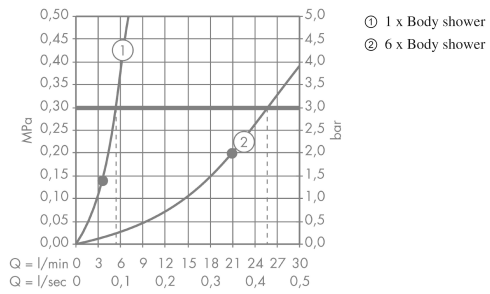

##### product features

- shower head size: 60 mm
- spray type: Rain
- spray disc surface: grey
- side shower angle adjustable
- rosette: circular
- maximum flow rate at 3 bar: 5 l/min
- flow rate Rain spray (at 3 bar): 5 l/min
- minimum flow pressure: 1 bar
- operating pressure: min. 1.5 bar/max. 6 bar
- connection thread: G 1/2
- suitable for continuous flow water heaters
- connection dimension: DN15
- material: metal
- EU taxonomy: max. 6 l/min - Substantial Contribution (SC) possible

#### Scale drawing

**Bodyvette**  
**Body shower 1jet**

Finish: **Chrome** Article Number: **28466000**

**Flowchart**

The consumption was measured in combination with the appropriate fittings (thermostat/mixer/in-wall valve) to reflect actual application in practice.