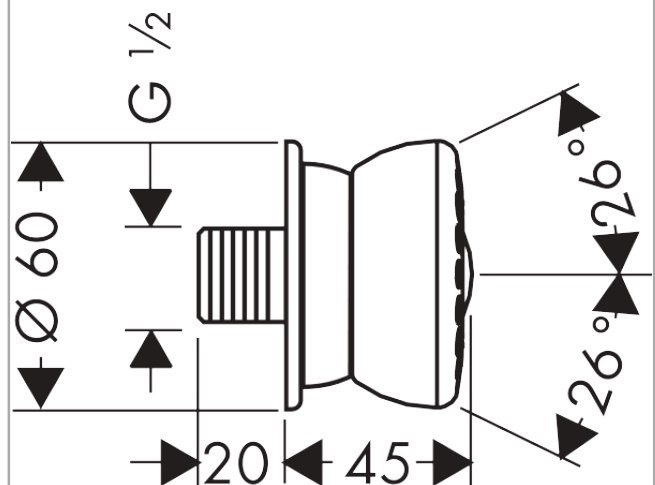

Bodyvette

Body shower 1jet

Finish: **Chrome** Article Number: **28466000**

Description

product features

- shower head size: 60 mm
- spray type: Rain
- spray disc surface: grey
- side shower angle adjustable
- rosette: circular
- maximum flow rate at 3 bar: 5 l/min
- flow rate Rain spray (at 3 bar): 5 l/min
- minimum flow pressure: 1 bar
- operating pressure: min. 1.5 bar/max. 6 bar
- connection thread: G 1/2
- suitable for continuous flow water heaters
- connection dimension: DN15
- material: metal
- EU taxonomy: max. 6 l/min - Substantial Contribution (SC) possible

Technology

Product image

Scale drawing