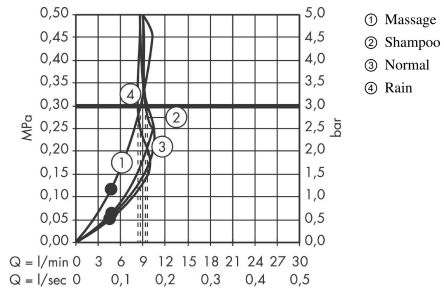

Croma 100

Overhead shower Vario EcoSmart 9 l/min

Finish: **Chrome** Article Number: **28462000**

Description

product features

- shower head size: 100 mm
- spray type: Rain, Massage spray, Shampoo spray, normal spray
- adjustment with shift on overhead shower
- ball-joint: overhead shower angle adjustable
- material spray disc: plastic
- spray disc surface: grey
- maximum flow rate at 3 bar: 9 l/min
- flow rate Rain spray (at 3 bar): 9 l/min
- flow rate shampoo spray (at 3 bar): 9 l/min
- flow rate normal spray (at 3 bar): 9 l/min
- flow rate massage spray (at 3 bar): 9 l/min
- minimum flow pressure: 1,2 bar
- installation: ceiling or wall
- connection thread G ½
- connection dimension: DN15
- suitable for continuous flow water heaters

Technology

Product image

Scale drawing

Croma 100
Overhead shower Vario EcoSmart 9 l/min
 Finish: **Chrome** Article Number: **28462000**

Flowchart

The consumption was measured in combination with the appropriate fittings (thermostat/mixer/in-wall valve) to reflect actual application in practice.