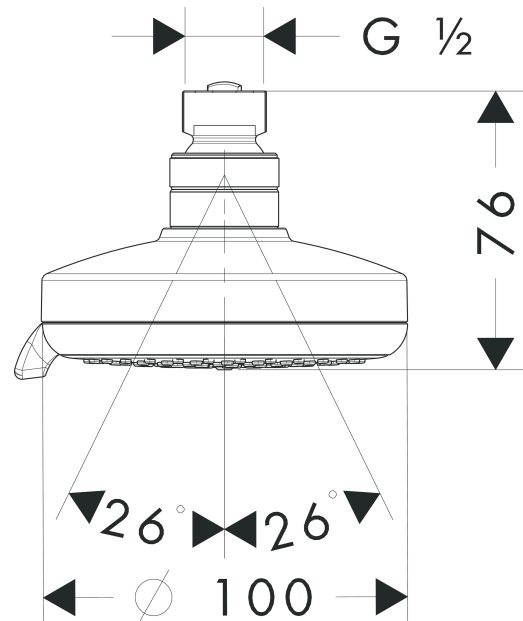

Croma 100

Overhead shower Vario EcoSmart 9 l/min

Finish: **Chrome** Article Number: **28462000**

Description

product features

- shower head size: 100 mm
- spray type: Rain, Massage spray, Shampoo spray, normal spray
- adjustment with shift on overhead shower
- ball-joint: overhead shower angle adjustable
- material spray disc: plastic
- spray disc surface: grey
- maximum flow rate at 3 bar: 9 l/min
- flow rate Rain spray (at 3 bar): 9 l/min
- flow rate shampoo spray (at 3 bar): 9 l/min
- flow rate normal spray (at 3 bar): 9 l/min
- flow rate massage spray (at 3 bar): 9 l/min
- minimum flow pressure: 1,2 bar
- installation: ceiling or wall
- connection thread G ½
- connection dimension: DN15
- suitable for continuous flow water heaters

Technology

Product image

Scale drawing

Croma 100
Overhead shower Vario EcoSmart 9 l/min
 Finish: **Chrome** Article Number: **28462000**

Flowchart

The consumption was measured in combination with the appropriate fittings (thermostat/mixer/in-wall valve) to reflect actual application in practice.