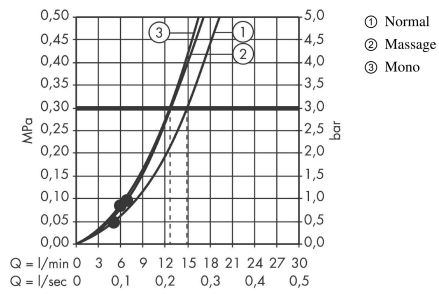

Crometta 85
Overhead shower Multi
 Finish: **Chrome** Article Number: **28425000**

Description

product features

- shower head size: 85 mm
- spray type: MonoRain, normal spray, Massage spray
- adjustment with shift on overhead shower
- ball-joint: overhead shower angle adjustable
- material spray disc: plastic
- spray disc surface: gray
- maximum flow rate at 3 bar: 15 l/min
- flow rate Mono spray (at 3 bar): 13 l/min
- flow rate normal spray (at 3 bar): 15 l/min
- flow rate massage spray (at 3 bar): 13 l/min
- minimum flow pressure: 1 bar
- installation: ceiling or wall
- connection thread G 1/2
- connection dimension: DN15
- suitable for continuous flow water heaters

Technology

Product image

Scale drawing

Crometta 85
Overhead shower Multi

Finish: **Chrome** Article Number: **28425000**

Flowchart

The consumption was measured in combination with the appropriate fittings (thermostat/mixer/in-wall valve) to reflect actual application in practice.