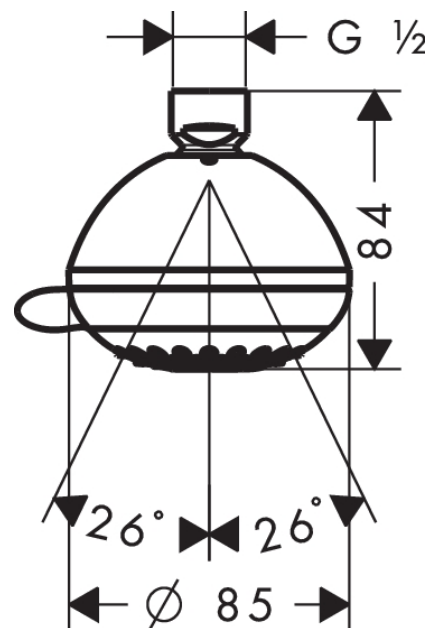

Crometta 85
Overhead shower Multi
 Finish: **Chrome** Article Number: **28425000**

Description

product features

- shower head size: 85 mm
- spray type: MonoRain, normal spray, Massage spray
- adjustment with shift on overhead shower
- ball-joint: overhead shower angle adjustable
- material spray disc: plastic
- spray disc surface: gray
- maximum flow rate at 3 bar: 15 l/min
- flow rate Mono spray (at 3 bar): 13 l/min
- flow rate normal spray (at 3 bar): 15 l/min
- flow rate massage spray (at 3 bar): 13 l/min
- minimum flow pressure: 1 bar
- installation: ceiling or wall
- connection thread G 1/2
- connection dimension: DN15
- suitable for continuous flow water heaters

Technology

Product image

Scale drawing

Crometta 85
Overhead shower Multi

Finish: **Chrome** Article Number: **28425000**

Flowchart

The consumption was measured in combination with the appropriate fittings (thermostat/mixer/in-wall valve) to reflect actual application in practice.