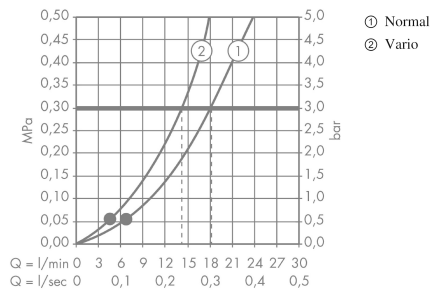

**Crometta 85**  
**Overhead shower Vario**

Finish: **Chrome** Article Number: **28424000**

**Description**

**product features**

- shower head size: 85 mm
- spray type: normal spray, Vario spray
- adjustment with shift on overhead shower
- ball-joint: overhead shower angle adjustable
- material spray disc: plastic
- spray disc surface: gray
- maximum flow rate at 3 bar: 18 l/min
- flow rate normal spray (at 3 bar): 18 l/min
- flow rate Vario spray (at 3 bar): 14 l/min
- minimum flow pressure: 0,5 bar
- installation: ceiling or wall
- connection thread G ½
- connection dimension: DN15
- suitable for continuous flow water heaters

**Technology**

**Product image**

**Scale drawing**

**Crometta 85**  
**Overhead shower Vario**

Finish: **Chrome** Article Number: **28424000**

**Flowchart**

The consumption was measured in combination with the appropriate fittings (thermostat/mixer/in-wall valve) to reflect actual application in practice.