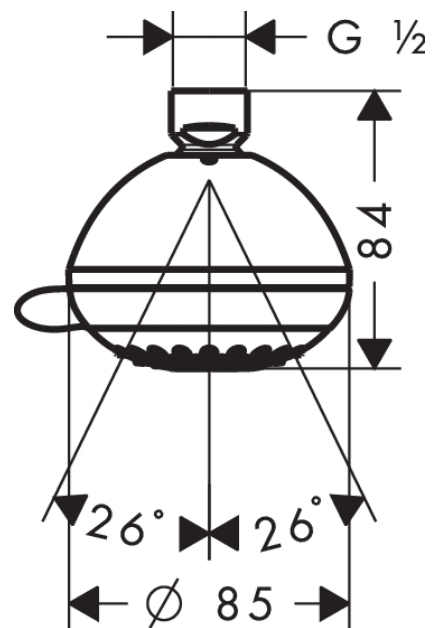

**Crometta 85**  
**Overhead shower Vario**

Finish: **Chrome** Article Number: **28424000**

**Description**

**product features**

- shower head size: 85 mm
- spray type: normal spray, Vario spray
- adjustment with shift on overhead shower
- ball-joint: overhead shower angle adjustable
- material spray disc: plastic
- spray disc surface: gray
- maximum flow rate at 3 bar: 18 l/min
- flow rate normal spray (at 3 bar): 18 l/min
- flow rate Vario spray (at 3 bar): 14 l/min
- minimum flow pressure: 0,5 bar
- installation: ceiling or wall
- connection thread G ½
- connection dimension: DN15
- suitable for continuous flow water heaters

**Technology**

**Product image**

**Scale drawing**

**Crometta 85**  
**Overhead shower Vario**

Finish: **Chrome** Article Number: **28424000**

**Flowchart**

The consumption was measured in combination with the appropriate fittings (thermostat/mixer/in-wall valve) to reflect actual application in practice.