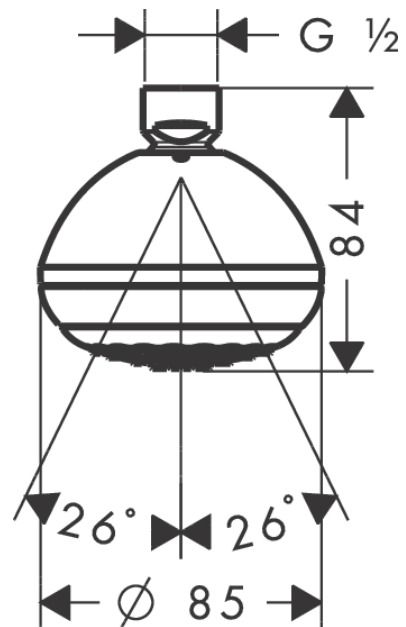

Crometta 85

Overhead shower 1jet Green 6 l/min

Finish: **Chrome** Article Number: **28423000**

Description

product features

- shower head size: 85 mm
- spray type: normal spray
- ball-joint: overhead shower angle adjustable
- material spray disc: plastic
- spray disc surface: grey
- maximum flow rate at 3 bar: 5,7 l/min
- flow rate normal spray (at 3 bar): 5,7 l/min
- minimum flow pressure: 1 bar
- installation: ceiling or wall
- connection thread G ½
- connection dimension: DN15
- suitable for continuous flow water heaters
- EU taxonomy: max. 6 l/min - Substantial Contribution (SC)

Technology

Product image

Scale drawing

Crometta 85
Overhead shower 1jet Green 6 l/min
 Finish: **Chrome** Article Number: **28423000**

Flowchart

The consumption was measured in combination with the appropriate fittings (thermostat/mixer/ in-wall valve) to reflect actual application in practice.