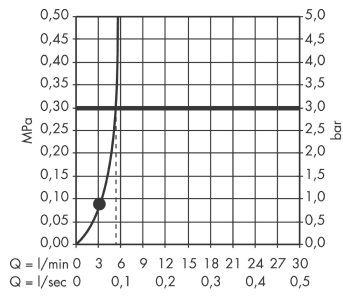

Crometta 85

Overhead shower 1jet Green 6 l/min

Finish: **Chrome** Article Number: **28423000**

Description

product features

- shower head size: 85 mm
- spray type: normal spray
- ball-joint: overhead shower angle adjustable
- material spray disc: plastic
- spray disc surface: grey
- maximum flow rate at 3 bar: 5,7 l/min
- flow rate normal spray (at 3 bar): 5,7 l/min
- minimum flow pressure: 1 bar
- installation: ceiling or wall
- connection thread G ½
- connection dimension: DN15
- suitable for continuous flow water heaters
- EU taxonomy: max. 6 l/min - Substantial Contribution (SC)

Technology

Product image

Scale drawing

Crometta 85
Overhead shower 1jet Green 6 l/min
 Finish: **Chrome** Article Number: **28423000**

Flowchart

The consumption was measured in combination with the appropriate fittings (thermostat/mixer/ in-wall valve) to reflect actual application in practice.