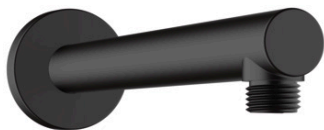

**Vernis Blend
Shower arm 24 cm**

Finish: **Matt Black** Article Number: **27809670**

Description

product features

- length: 240 mm
- shaft Ø: 26 mm
- installation type: exposed installation
- material: brass
- version: 90° angle
- connection type: G 1/2

Product image