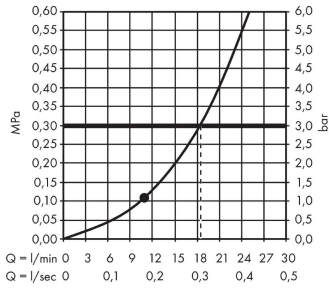

##### product features

- shower head size: 240 mm
- spray type: PowderRain
- ball-joint: overhead shower angle adjustable
- material spray disc: metal
- maximum flow rate at 3 bar: 18,1 l/min
- flow rate PowderRain spray (at 3 bar): 18,1 l/min
- function from: 13,6 l/min
- minimum flow pressure: 1,5 bar
- spray disc removable for cleaning
- installation: ceiling or wall
- connection thread G ½
- connection dimension: DN15
- suitable for continuous flow water heaters

#### Scale drawing

**Raindance S**

**Overhead shower 240 1jet PowderRain**

Finish: **Chrome** Article Number: **27623000**

**Flowchart**

The consumption was measured in combination with the appropriate fittings (thermostat/mixer/in-wall valve) to reflect actual application in practice.