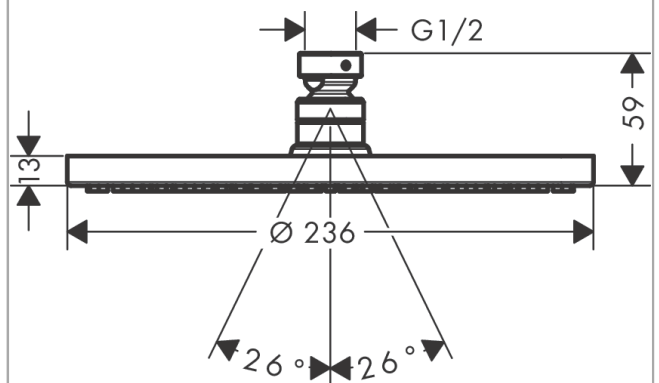

Raindance S

Overhead shower 240 1jet PowderRain

Finish: **Chrome** Article Number: **27623000**

Description

product features

- shower head size: 240 mm
- spray type: PowderRain
- ball-joint: overhead shower angle adjustable
- material spray disc: metal
- maximum flow rate at 3 bar: 18,1 l/min
- flow rate PowderRain spray (at 3 bar): 18,1 l/min
- function from: 13,6 l/min
- minimum flow pressure: 1,5 bar
- spray disc removable for cleaning
- installation: ceiling or wall
- connection thread G ½
- connection dimension: DN15
- suitable for continuous flow water heaters

Technology

Product image

Scale drawing