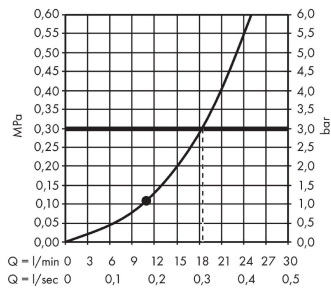

Raindance S

Overhead shower 240 1jet PowderRain with shower arm

Finish: **Chrome** Article Number: **27607000**

Description

product features

- consists of: overhead shower, shower arm
- shower head size: 240 mm
- spray type: PowderRain
- ball-joint: overhead shower angle adjustable
- material spray disc: metal
- shower arm length 393 mm
- maximum flow rate at 3 bar: 18,1 l/min
- flow rate PowderRain spray (at 3 bar): 18,1 l/min
- function from: 13,6 l/min
- minimum flow pressure: 1,5 bar
- spray disc removable for cleaning
- installation: wall
- connection thread G 1/2
- connection dimension: DN15
- suitable for continuous flow water heaters

Technology

Product image

Scale drawing

Raindance S
Overhead shower 240 1jet PowderRain with shower arm
 Finish: **Chrome** Article Number: **27607000**

Flowchart

The consumption was measured in combination with the appropriate fittings (thermostat/mixer/in-wall valve) to reflect actual application in practice.