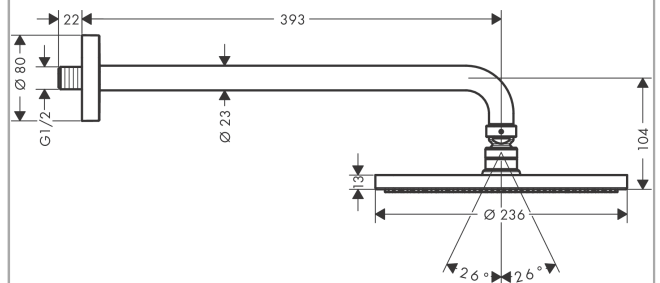

Raindance S

Overhead shower 240 1jet PowderRain with shower arm

Finish: **Chrome** Article Number: **27607000**

Description

product features

- consists of: overhead shower, shower arm
- shower head size: 240 mm
- spray type: PowderRain
- ball-joint: overhead shower angle adjustable
- material spray disc: metal
- shower arm length 393 mm
- maximum flow rate at 3 bar: 18,1 l/min
- flow rate PowderRain spray (at 3 bar): 18,1 l/min
- function from: 13,6 l/min
- minimum flow pressure: 1,5 bar
- spray disc removable for cleaning
- installation: wall
- connection thread G 1/2
- connection dimension: DN15
- suitable for continuous flow water heaters

Technology

Product image

Scale drawing

Raindance S
Overhead shower 240 1jet PowderRain with shower arm
 Finish: **Chrome** Article Number: **27607000**

Flowchart

The consumption was measured in combination with the appropriate fittings (thermostat/mixer/in-wall valve) to reflect actual application in practice.