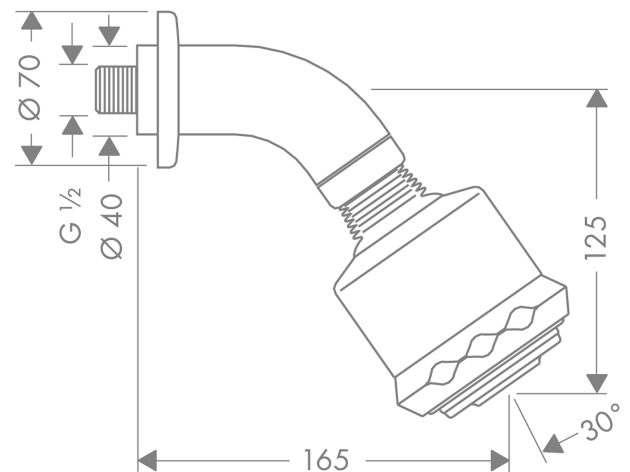

Clubmaster

Overhead shower 85 3jet with shower arm

Finish: **Chrome** Article Number: **27475000**

Description

product features

- consists of: overhead shower, shower arm
- shower head size: 93 mm
- spray type: Soft spray, normal spray, Massage spray
- projection 165 mm
- ball-joint: overhead shower angle adjustable
- material spray disc: plastic
- spray disc surface: grey
- shower arm length 165 mm
- maximum flow rate at 3 bar: 19 l/min
- flow rate soft spray (at 3 bar): 17 l/min
- flow rate normal spray (at 3 bar): 19 l/min
- flow rate massage spray (at 3 bar): 12 l/min
- minimum flow pressure: 2 bar
- installation: wall
- connection thread G 1/2
- connection dimension: DN15
- suitable for continuous flow water heaters

Technology

Product image

Scale drawing

Clubmaster
Overhead shower 85 3jet with shower arm
 Finish: **Chrome** Article Number: **27475000**

Flowchart

The consumption was measured in combination with the appropriate fittings (thermostat/mixer/ in-wall valve) to reflect actual application in practice.