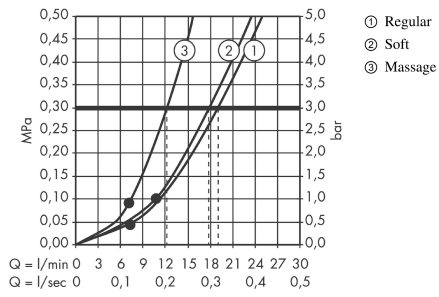

Clubmaster

Overhead shower 85 3jet with shower arm

Finish: **Chrome** Article Number: **27475000**

Description

product features

- consists of: overhead shower, shower arm
- shower head size: 93 mm
- spray type: Soft spray, normal spray, Massage spray
- projection 165 mm
- ball-joint: overhead shower angle adjustable
- material spray disc: plastic
- spray disc surface: grey
- shower arm length 165 mm
- maximum flow rate at 3 bar: 19 l/min
- flow rate soft spray (at 3 bar): 17 l/min
- flow rate normal spray (at 3 bar): 19 l/min
- flow rate massage spray (at 3 bar): 12 l/min
- minimum flow pressure: 2 bar
- installation: wall
- connection thread G 1/2
- connection dimension: DN15
- suitable for continuous flow water heaters

Technology

Product image

Scale drawing

Clubmaster
Overhead shower 85 3jet with shower arm
 Finish: **Chrome** Article Number: **27475000**

Flowchart

The consumption was measured in combination with the appropriate fittings (thermostat/mixer/ in-wall valve) to reflect actual application in practice.