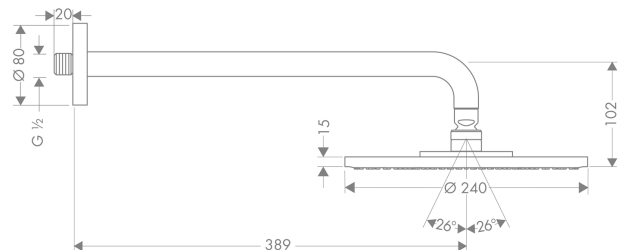

Raindance S

Overhead shower 240 1jet with shower arm

Finish: **Chrome** Article Number: **27474000**

Description

product features

- consists of: overhead shower, shower arm
- shower head size: 240 mm
- spray type: RainAir
- ball-joint: overhead shower angle adjustable
- material spray disc: metal
- shower arm length 389 mm
- maximum flow rate at 3 bar: 18 l/min
- flow rate RainAir spray (at 3 bar): 18 l/min
- function from: 10 l/min
- minimum flow pressure: 1 bar
- spray disc removable for cleaning
- installation: wall
- connection thread G ½
- connection dimension: DN15
- suitable for continuous flow water heaters

Technology

Product image

Scale drawing

Raindance S

Overhead shower 240 1jet with shower arm

Finish: **Chrome** Article Number: **27474000**

Flowchart

The consumption was measured in combination with the appropriate fittings (thermostat/mixer/in-wall valve) to reflect actual application in practice.