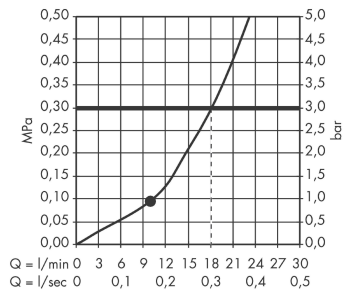

Raindance S

Overhead shower 240 1jet with shower arm

Finish: **Chrome** Article Number: **27474000**

Description

product features

- consists of: overhead shower, shower arm
- shower head size: 240 mm
- spray type: RainAir
- ball-joint: overhead shower angle adjustable
- material spray disc: metal
- shower arm length 389 mm
- maximum flow rate at 3 bar: 18 l/min
- flow rate RainAir spray (at 3 bar): 18 l/min
- function from: 10 l/min
- minimum flow pressure: 1 bar
- spray disc removable for cleaning
- installation: wall
- connection thread G ½
- connection dimension: DN15
- suitable for continuous flow water heaters

Technology

Product image

Scale drawing

Raindance S

Overhead shower 240 1jet with shower arm

Finish: **Chrome** Article Number: **27474000**

Flowchart

The consumption was measured in combination with the appropriate fittings (thermostat/mixer/in-wall valve) to reflect actual application in practice.