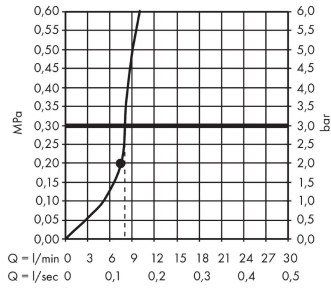

Raindance S

Overhead shower 240 1jet EcoSmart 9 l/min with shower arm

Finish: **Chrome** Article Number: **27461000**

Description

product features

- consists of: overhead shower, shower arm
- shower head size: 240 mm
- spray type: RainAir
- ball-joint: overhead shower angle adjustable
- material spray disc: metal
- shower arm length 389 mm
- maximum flow rate at 3 bar: 8 l/min
- flow rate RainAir spray (at 3 bar): 8 l/min
- minimum flow pressure: 1,5 bar
- spray disc removable for cleaning
- installation: wall
- connection thread G ½
- connection dimension: DN15
- suitable for continuous flow water heaters

Technology

Product image

Scale drawing

Raindance S

Overhead shower 240 1jet EcoSmart 9 l/min with shower arm

Finish: **Chrome** Article Number: **27461000**

Flowchart

The consumption was measured in combination with the appropriate fittings (thermostat/mixer/in-wall valve) to reflect actual application in practice.