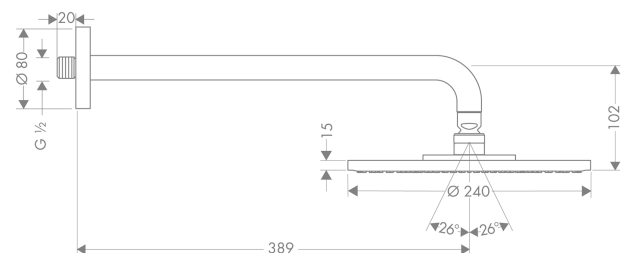

Raindance S

Overhead shower 240 1jet EcoSmart 9 l/min with shower arm

Finish: **Chrome** Article Number: **27461000**

Description

product features

- consists of: overhead shower, shower arm
- shower head size: 240 mm
- spray type: RainAir
- ball-joint: overhead shower angle adjustable
- material spray disc: metal
- shower arm length 389 mm
- maximum flow rate at 3 bar: 8 l/min
- flow rate RainAir spray (at 3 bar): 8 l/min
- minimum flow pressure: 1,5 bar
- spray disc removable for cleaning
- installation: wall
- connection thread G ½
- connection dimension: DN15
- suitable for continuous flow water heaters

Technology

Product image

Scale drawing

Raindance S

Overhead shower 240 1jet EcoSmart 9 l/min with shower arm

Finish: **Chrome** Article Number: **27461000**

Flowchart

The consumption was measured in combination with the appropriate fittings (thermostat/mixer/in-wall valve) to reflect actual application in practice.