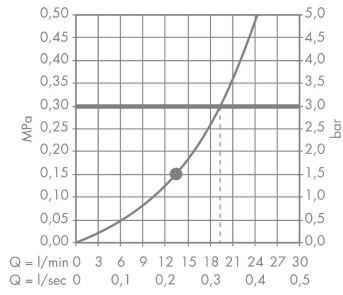

Raindance Classic
Overhead shower 240 1jet with shower arm
 Finish: **Chrome** Article Number: **27424000**

Description

product features

- consists of: overhead shower, shower arm
- shower head size: 270 mm
- spray type: RainAir
- ball-joint: overhead shower angle adjustable
- material spray disc: metal
- shower arm length 390 mm
- maximum flow rate at 3 bar: 19 l/min
- flow rate RainAir spray (at 3 bar): 19 l/min
- minimum flow pressure: 1 bar
- spray disc removable for cleaning
- installation: wall
- connection thread G ½
- connection dimension: DN15

Technology

Product image

Scale drawing

Raindance Classic
Overhead shower 240 1jet with shower arm
 Finish: **Chrome** Article Number: **27424000**

Flowchart

The consumption was measured in combination with the appropriate fittings (thermostat/mixer/ in-wall valve) to reflect actual application in practice.