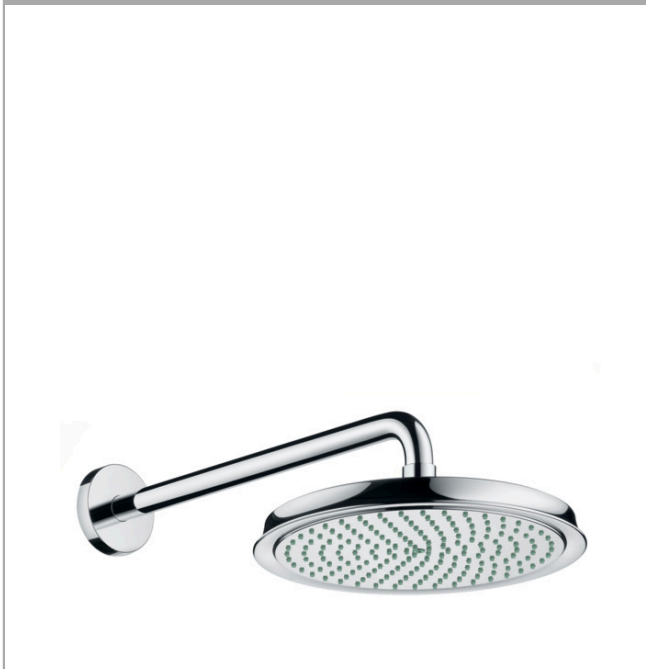

Raindance Classic
Overhead shower 240 1jet with shower arm
 Finish: **Chrome** Article Number: **27424000**

Description

product features

- consists of: overhead shower, shower arm
- shower head size: 270 mm
- spray type: RainAir
- ball-joint: overhead shower angle adjustable
- material spray disc: metal
- shower arm length 390 mm
- maximum flow rate at 3 bar: 19 l/min
- flow rate RainAir spray (at 3 bar): 19 l/min
- minimum flow pressure: 1 bar
- spray disc removable for cleaning
- installation: wall
- connection thread G ½
- connection dimension: DN15

Technology

Product image

Scale drawing

Raindance Classic
Overhead shower 240 1jet with shower arm
 Finish: **Chrome** Article Number: **27424000**

Flowchart

The consumption was measured in combination with the appropriate fittings (thermostat/mixer/ in-wall valve) to reflect actual application in practice.