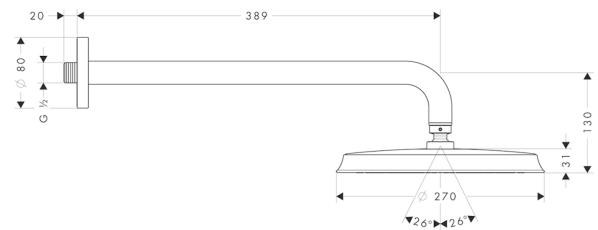

Raindance Classic
Overhead shower 240 1jet with shower arm
 Finish: **Chrome** Article Number: **27424000**

Description

product features

- consists of: overhead shower, shower arm
- shower head size: 270 mm
- spray type: RainAir
- ball-joint: overhead shower angle adjustable
- material spray disc: metal
- shower arm length 390 mm
- maximum flow rate at 3 bar: 19 l/min
- flow rate RainAir spray (at 3 bar): 19 l/min
- minimum flow pressure: 1 bar
- spray disc removable for cleaning
- installation: wall
- connection thread G ½
- connection dimension: DN15

Technology

Product image

Scale drawing

Raindance Classic
Overhead shower 240 1jet with shower arm
 Finish: **Chrome** Article Number: **27424000**

Flowchart

The consumption was measured in combination with the appropriate fittings (thermostat/mixer/ in-wall valve) to reflect actual application in practice.