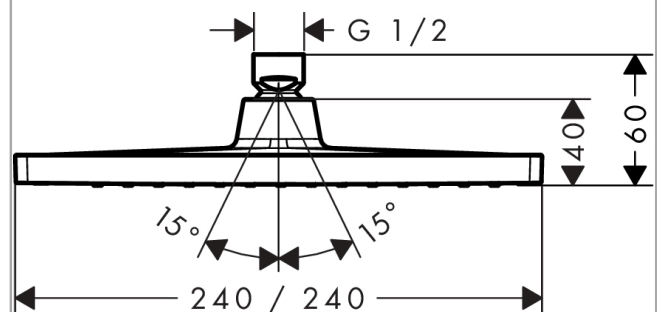

Crometta E

Overhead shower 240 1jet EcoSmart 9 l/min

Finish: **Chrome** Article Number: **26727000**

Description

product features

- shower head size: 240 x 240 mm
- spray type: Rain
- ball-joint: overhead shower angle adjustable
- material spray disc: plastic
- maximum flow rate at 3 bar: 8,1 l/min
- flow rate Rain spray (at 3 bar): 8,1 l/min
- function from: 6,9 l/min
- minimum flow pressure: 1 bar
- installation: ceiling or wall
- connection thread G ½
- connection dimension: DN15
- suitable for continuous flow water heaters

Technology

Product image

Scale drawing

Flowchart

The consumption was measured in combination with the appropriate fittings (thermostat/mixer/ in-wall valve) to reflect actual application in practice.