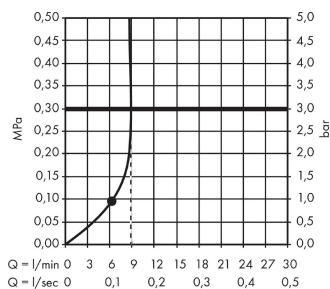

Crometta E

Overhead shower 240 1jet EcoSmart 9 l/min

Finish: **Chrome** Article Number: **26727000**

Description

product features

- shower head size: 240 x 240 mm
- spray type: Rain
- ball-joint: overhead shower angle adjustable
- material spray disc: plastic
- maximum flow rate at 3 bar: 8,1 l/min
- flow rate Rain spray (at 3 bar): 8,1 l/min
- function from: 6,9 l/min
- minimum flow pressure: 1 bar
- installation: ceiling or wall
- connection thread G ½
- connection dimension: DN15
- suitable for continuous flow water heaters

Technology

Product image

Scale drawing

Flowchart

The consumption was measured in combination with the appropriate fittings (thermostat/mixer/ in-wall valve) to reflect actual application in practice.