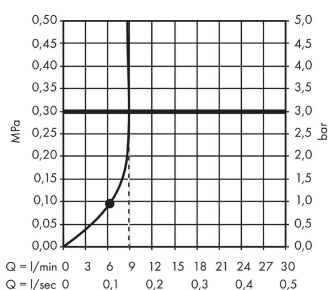

Crometta S
Overhead shower 240 1jet EcoSmart 9 l/min
 Finish: **Chrome** Article Number: **26724000**

Description

product features

- shower head size: 240 mm
- spray type: Rain
- ball-joint: overhead shower angle adjustable
- material spray disc: plastic
- maximum flow rate at 3 bar: 9 l/min
- flow rate Rain spray (at 3 bar): 9 l/min
- minimum flow pressure: 1 bar
- installation: ceiling or wall
- connection thread G 1/2
- connection dimension: DN15
- suitable for continuous flow water heaters

Technology

Product image

Scale drawing

Flowchart

The consumption was measured in combination with the appropriate fittings (thermostat/mixer/ in-wall valve) to reflect actual application in practice.