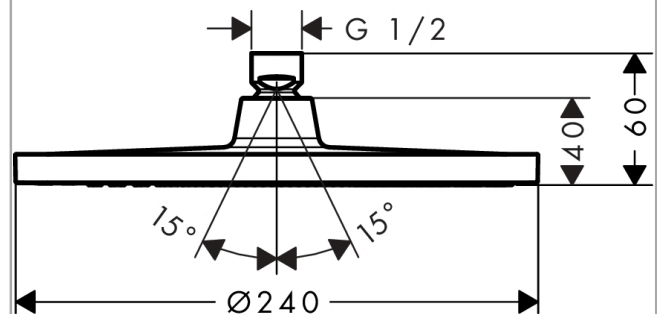

Crometta S
Overhead shower 240 1jet EcoSmart 9 l/min
 Finish: **Chrome** Article Number: **26724000**

Description

product features

- shower head size: 240 mm
- spray type: Rain
- ball-joint: overhead shower angle adjustable
- material spray disc: plastic
- maximum flow rate at 3 bar: 9 l/min
- flow rate Rain spray (at 3 bar): 9 l/min
- minimum flow pressure: 1 bar
- installation: ceiling or wall
- connection thread G 1/2
- connection dimension: DN15
- suitable for continuous flow water heaters

Technology

Product image

Scale drawing

Flowchart

The consumption was measured in combination with the appropriate fittings (thermostat/mixer/ in-wall valve) to reflect actual application in practice.