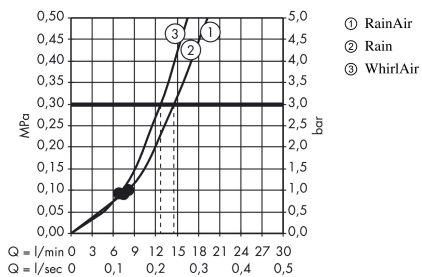

Raindance Select E Hand shower 120 3jet

Finish: **Chrome** Article Number: **26520000**

Description

product features

- shower head size: 120 mm
- spray type: RainAir, Rain, Whirl
- convenient spray selection via Select button
- spray disc surface: easy cleanable plastic spray disc
- maximum flow rate at 3 bar: 14,4 l/min
- minimum flow pressure: 1 bar
- with internal water conduction
- rinseable screen seal
- connection thread G ½
- suitable for continuous flow water heaters

Technology

Design awards

Product image

Scale drawing

Flowchart

The consumption was measured in combination with the appropriate fittings (thermostat/mixer/ in-wall valve) to reflect actual application in practice.