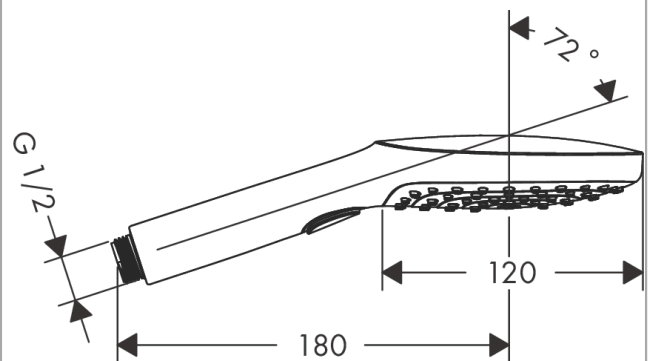

Raindance Select E Hand shower 120 3jet

Finish: **Chrome** Article Number: **26520000**

Description

product features

- shower head size: 120 mm
- spray type: RainAir, Rain, Whirl
- convenient spray selection via Select button
- spray disc surface: easy cleanable plastic spray disc
- maximum flow rate at 3 bar: 14,4 l/min
- minimum flow pressure: 1 bar
- with internal water conduction
- rinseable screen seal
- connection thread G ½
- suitable for continuous flow water heaters

Technology

Design awards

Product image

Scale drawing

Flowchart

The consumption was measured in combination with the appropriate fittings (thermostat/mixer/ in-wall valve) to reflect actual application in practice.