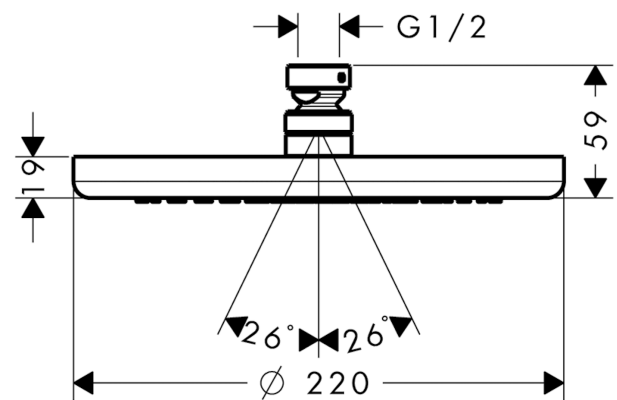

### product features

- shower head size: 220 mm
- spray type: RainAir
- ball-joint: overhead shower angle adjustable
- material spray disc: metal
- maximum flow rate at 3 bar: 9 l/min
- flow rate RainAir spray (at 3 bar): 9 l/min
- minimum flow pressure: 1,3 bar
- spray disc removable for cleaning
- installation: ceiling or wall
- connection thread G ½
- connection dimension: DN15
- suitable for continuous flow water heaters

## Scale drawing