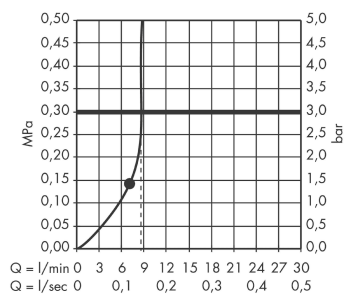

Flowchart

The consumption was measured in combination with the appropriate fittings (thermostat/mixer/in-wall valve) to reflect actual application in practice.