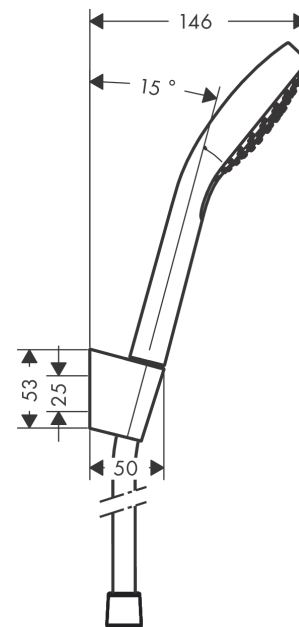

Croma Select E

Shower holder set 110 Vario with shower hose 125 cm

Finish: **White/Chrome** Article Number: **26425400**

Description

product features

- consists of: hand shower, shower holder, shower hose
- shower head size: 110 mm
- integrated support function
- spray type: Rain, IntenseRain, TurboRain
- convenient spray selection via Select button
- maximum flow rate at 3 bar: 14,7 l/min
- minimum flow pressure: 1 bar
- operating pressure: min. 1 bar/max. 6 bar
- pivot connector prevents hose from tangling
- shower hose with conical nut on both ends
- shower holder made of plastic
- wall mounting: screw fastening
- rinseable screen seal

Technology

Product image

Scale drawing

Croma Select E
Shower holder set 110 Vario with shower hose 125 cm
 Finish: **White/Chrome** Article Number: **26425400**

Flowchart

The consumption was measured in combination with the appropriate fittings (thermostat/mixer/in-wall valve) to reflect actual application in practice.