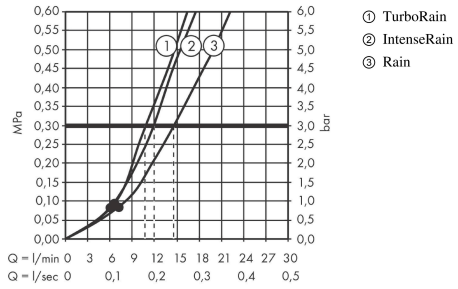

Croma Select E

Shower holder set 110 Vario with shower hose 125 cm

Finish: **White/Chrome** Article Number: **26425400**

Description

product features

- consists of: hand shower, shower holder, shower hose
- shower head size: 110 mm
- integrated support function
- spray type: Rain, IntenseRain, TurboRain
- convenient spray selection via Select button
- maximum flow rate at 3 bar: 14,7 l/min
- minimum flow pressure: 1 bar
- operating pressure: min. 1 bar/max. 6 bar
- pivot connector prevents hose from tangling
- shower hose with conical nut on both ends
- shower holder made of plastic
- wall mounting: screw fastening
- rinseable screen seal

Technology

Product image

Scale drawing

Croma Select E
Shower holder set 110 Vario with shower hose 125 cm
 Finish: **White/Chrome** Article Number: **26425400**

Flowchart

The consumption was measured in combination with the appropriate fittings (thermostat/mixer/in-wall valve) to reflect actual application in practice.