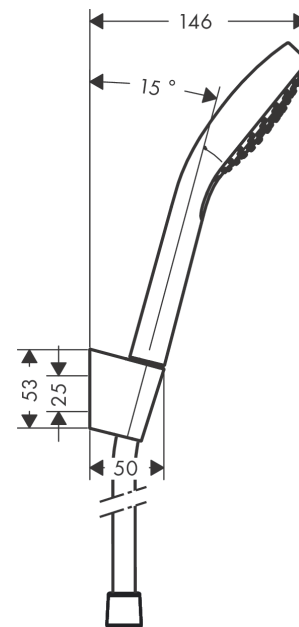

Croma Select S

Shower holder set 110 Vario with shower hose 125 cm

Finish: **White/Chrome** Article Number: **26421400**

Description

product features

- consists of: hand shower, shower holder, shower hose
- shower head size: 110 mm
- integrated support function
- spray type: Rain, IntenseRain, TurboRain
- convenient spray selection via Select button
- maximum flow rate at 3 bar: 14,7 l/min
- minimum flow pressure: 1 bar
- operating pressure: min. 1 bar/max. 6 bar
- pivot connector prevents hose from tangling
- shower hose with conical nut on both ends
- shower holder made of plastic
- wall mounting: screw fastening
- rinseable screen seal

Technology

Product image

Scale drawing

Croma Select S

Shower holder set 110 Vario with shower hose 125 cm

Finish: **White/Chrome** Article Number: **26421400**

Flowchart

The consumption was measured in combination with the appropriate fittings (thermostat/mixer/in-wall valve) to reflect actual application in practice.