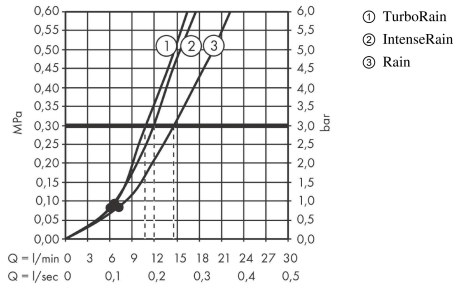

Croma Select S

Shower holder set 110 Vario with shower hose 125 cm

Finish: **White/Chrome** Article Number: **26421400**

Description

product features

- consists of: hand shower, shower holder, shower hose
- shower head size: 110 mm
- integrated support function
- spray type: Rain, IntenseRain, TurboRain
- convenient spray selection via Select button
- maximum flow rate at 3 bar: 14,7 l/min
- minimum flow pressure: 1 bar
- operating pressure: min. 1 bar/max. 6 bar
- pivot connector prevents hose from tangling
- shower hose with conical nut on both ends
- shower holder made of plastic
- wall mounting: screw fastening
- rinseable screen seal

Technology

Product image

Scale drawing

Croma Select S

Shower holder set 110 Vario with shower hose 125 cm

Finish: **White/Chrome** Article Number: **26421400**

Flowchart

The consumption was measured in combination with the appropriate fittings (thermostat/mixer/in-wall valve) to reflect actual application in practice.