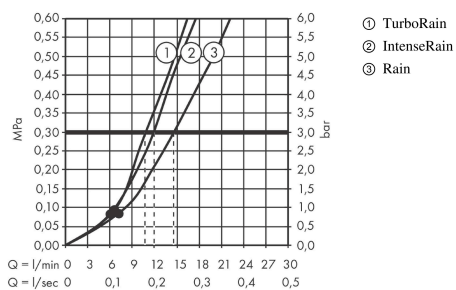

Croma Select E

Shower holder set 110 Vario with shower hose 160 cm

Finish: **White/Chrome** Article Number: **26413400**

Description

product features

- consists of: hand shower, shower holder, shower hose
- shower head size: 110 mm
- integrated support function
- spray type: Rain, IntenseRain, TurboRain
- convenient spray selection via Select button
- maximum flow rate at 3 bar: 14,7 l/min
- minimum flow pressure: 1 bar
- pivot connector prevents hose from tangling
- shower hose with conical nut on both ends
- shower holder made of plastic
- wall mounting: screw fastening
- rinseable screen seal

Technology

Product image

Scale drawing

Flowchart

The consumption was measured in combination with the appropriate fittings (thermostat/mixer/in-wall valve) to reflect actual application in practice.