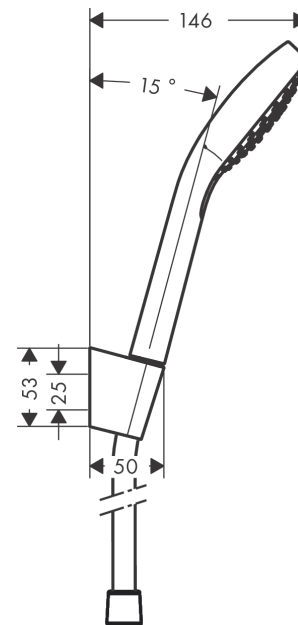

Croma Select E

Shower holder set 110 Vario with shower hose 160 cm

Finish: **White/Chrome** Article Number: **26413400**

Description

product features

- consists of: hand shower, shower holder, shower hose
- shower head size: 110 mm
- integrated support function
- spray type: Rain, IntenseRain, TurboRain
- convenient spray selection via Select button
- maximum flow rate at 3 bar: 14,7 l/min
- minimum flow pressure: 1 bar
- pivot connector prevents hose from tangling
- shower hose with conical nut on both ends
- shower holder made of plastic
- wall mounting: screw fastening
- rinseable screen seal

Technology

Product image

Scale drawing

Flowchart

The consumption was measured in combination with the appropriate fittings (thermostat/mixer/in-wall valve) to reflect actual application in practice.