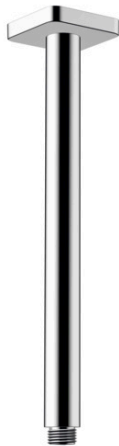

Vernis Shape
Ceiling connector 30 cmFinish: **Chrome** Article Number: **26407000****Description****product features**

- length: 300 mm
- shaft \varnothing : 26 mm
- installation type: exposed installation
- material: brass
- connection type: G 1/2

Product image**Scale drawing**