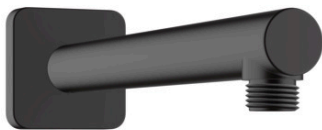

**Vernis Shape
Shower arm 24 cm**

Finish: **Matt Black** Article Number: **26405670**

Description

product features

- length: 240 mm
- shaft Ø: 26 mm
- installation type: exposed installation
- material: brass
- version: 90° angle
- connection type: G ½

Product image