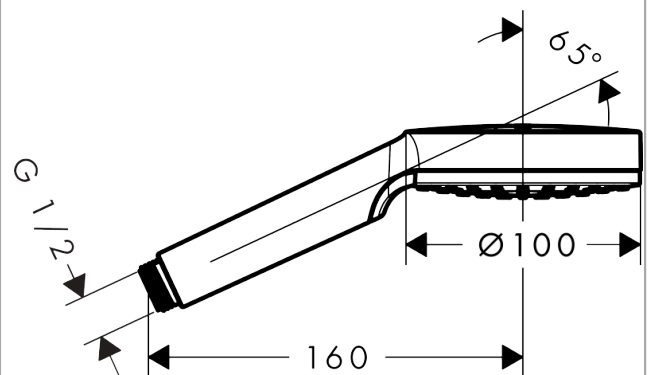

Scale drawing