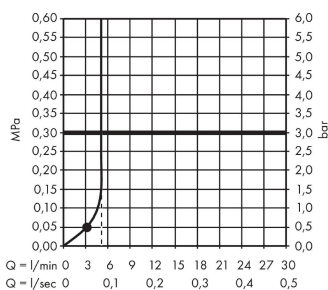

Flowchart

The consumption was measured in combination with the appropriate fittings (thermostat/mixer/in-wall valve) to reflect actual application in practice.