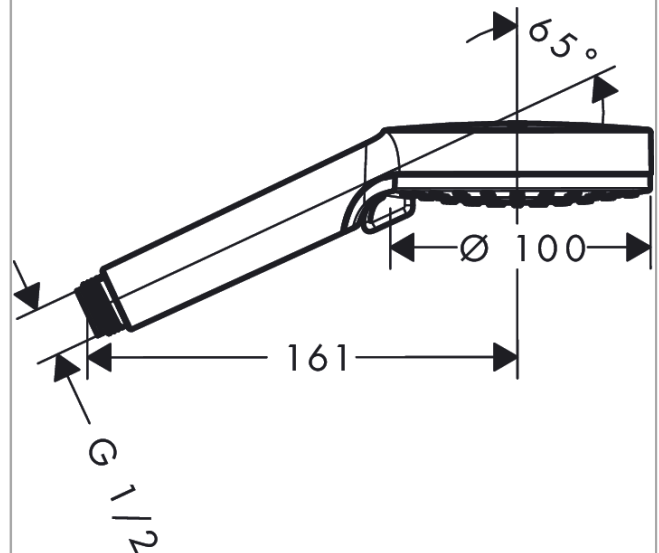

Scale drawing