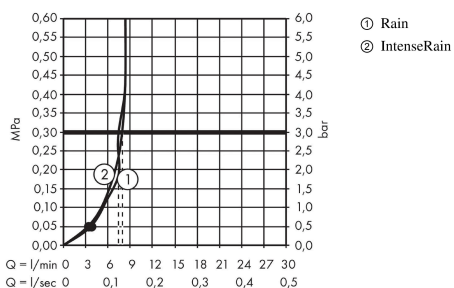

Flowchart

The consumption was measured in combination with the appropriate fittings (thermostat/mixer/in-wall valve) to reflect actual application in practice.