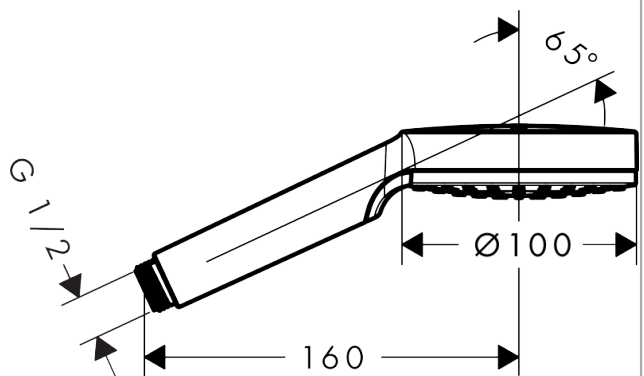

Crometta

Hand shower 100 1jet

Finish: **White/Chrome**

Article Number: **26331400**

Description

product features

- shower head size: 100 mm
- spray type: Rain
- spray disc surface: easy cleanable plastic spray disc
- maximum flow rate at 3 bar: 14 l/min
- minimum flow pressure: 1 bar
- with internal water conduction
- rinseable screen seal
- connection thread G ½
- suitable for continuous flow water heaters

Technology

Product image

Scale drawing

Flowchart

The consumption was measured in combination with the appropriate fittings (thermostat/mixer/in-wall valve) to reflect actual application in practice.