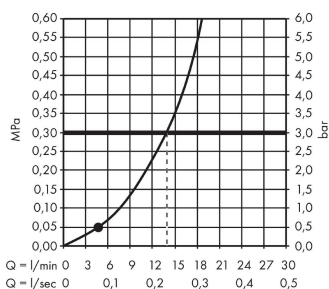

Crometta

Hand shower 100 1jet

Finish: **White/Chrome**

Article Number: **26331400**

Description

product features

- shower head size: 100 mm
- spray type: Rain
- spray disc surface: easy cleanable plastic spray disc
- maximum flow rate at 3 bar: 14 l/min
- minimum flow pressure: 1 bar
- with internal water conduction
- rinseable screen seal
- connection thread G ½
- suitable for continuous flow water heaters

Technology

Product image

Scale drawing

Flowchart

The consumption was measured in combination with the appropriate fittings (thermostat/mixer/in-wall valve) to reflect actual application in practice.