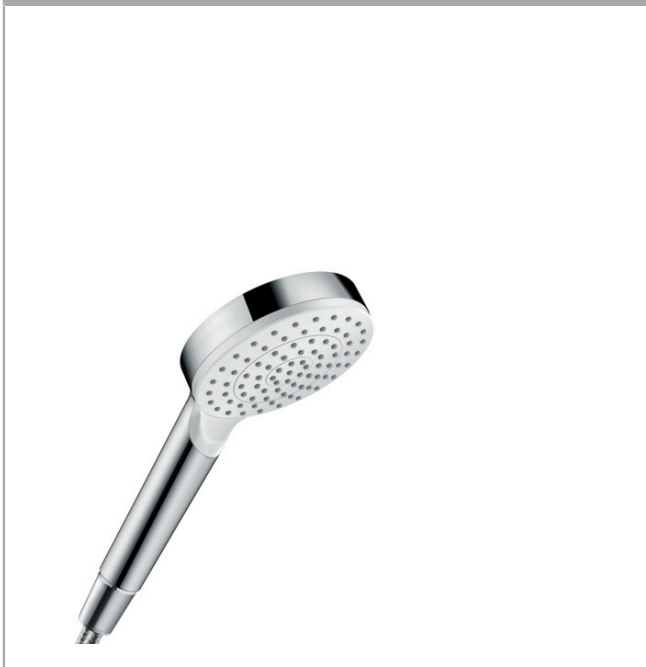

Crometta

Hand shower 100 1jet

Finish: **White/Chrome**

Article Number: **26331400**

Description

product features

- shower head size: 100 mm
- spray type: Rain
- spray disc surface: easy cleanable plastic spray disc
- maximum flow rate at 3 bar: 14 l/min
- minimum flow pressure: 1 bar
- with internal water conduction
- rinseable screen seal
- connection thread G ½
- suitable for continuous flow water heaters

Technology

Product image

Scale drawing

Flowchart

The consumption was measured in combination with the appropriate fittings (thermostat/mixer/in-wall valve) to reflect actual application in practice.