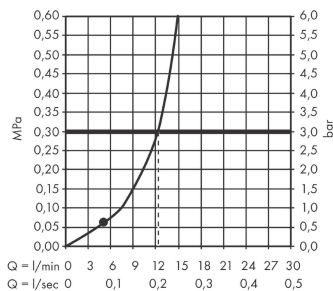

Vernis Shape

Overhead shower 230 1jet

Finish: **Matt Black** Article Number: **26281670**

Description

product features

- shower head size: 230 x 170 mm
- spray type: Rain
- ball-joint: overhead shower angle adjustable
- material spray disc: plastic
- maximum flow rate at 3 bar: 12,4 l/min
- function from: 5,2 l/min
- minimum flow pressure: 1 bar
- overhead shower removable for cleaning
- installation: ceiling or wall
- connection thread G ½
- connection dimension: DN15
- suitable for continuous flow water heaters

Technology

Product image

Scale drawing

Flowchart

The consumption was measured in combination with the appropriate fittings (thermostat/mixer/ in-wall valve) to reflect actual application in practice.