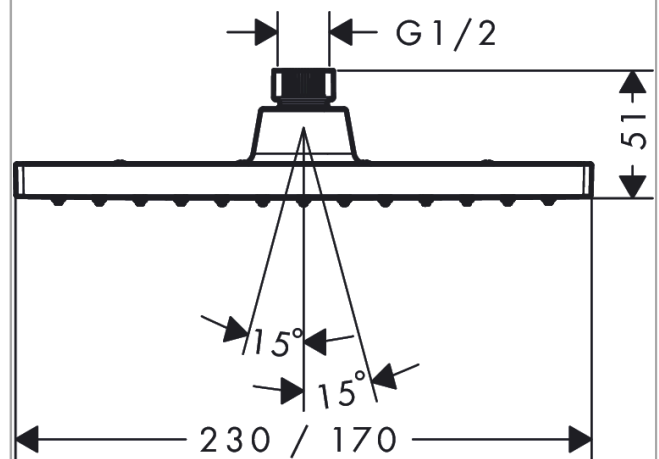

Vernis Shape

Overhead shower 230 1jet

Finish: **Matt Black** Article Number: **26281670**

Description

product features

- shower head size: 230 x 170 mm
- spray type: Rain
- ball-joint: overhead shower angle adjustable
- material spray disc: plastic
- maximum flow rate at 3 bar: 12,4 l/min
- function from: 5,2 l/min
- minimum flow pressure: 1 bar
- overhead shower removable for cleaning
- installation: ceiling or wall
- connection thread G ½
- connection dimension: DN15
- suitable for continuous flow water heaters

Technology

Product image

Scale drawing

Flowchart

The consumption was measured in combination with the appropriate fittings (thermostat/mixer/ in-wall valve) to reflect actual application in practice.