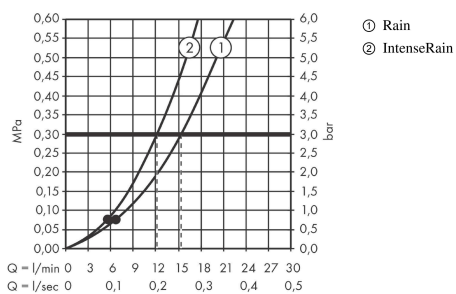

Vernis Blend

Shower holder set 100 Vario with shower hose 160 cm

Finish: **Chrome** Article Number: **26273000**

Description

product features

- consists of: hand shower, shower holder, shower hose
- shower head size: 100 mm
- integrated support function
- spray type: Rain, IntenseRain
- spray type adjustment by turning spray disc
- maximum flow rate at 3 bar: 15,2 l/min
- minimum flow pressure: 0,8 bar
- operating pressure: min. 1 bar/max. 6 bar
- shower hose with conical nut on both ends
- shower holder made of plastic
- wall mounting: screw fastening
- rinseable screen seal

Technology

Product image

Scale drawing

Flowchart

The consumption was measured in combination with the appropriate fittings (thermostat/mixer/in-wall valve) to reflect actual application in practice.