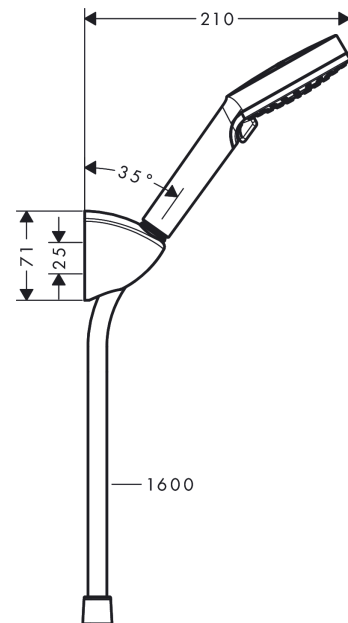

Vernis Blend

Shower holder set 100 Vario with shower hose 160 cm

Finish: **Chrome** Article Number: **26273000**

Description

product features

- consists of: hand shower, shower holder, shower hose
- shower head size: 100 mm
- integrated support function
- spray type: Rain, IntenseRain
- spray type adjustment by turning spray disc
- maximum flow rate at 3 bar: 15,2 l/min
- minimum flow pressure: 0,8 bar
- operating pressure: min. 1 bar/max. 6 bar
- shower hose with conical nut on both ends
- shower holder made of plastic
- wall mounting: screw fastening
- rinseable screen seal

Technology

Product image

Scale drawing

Flowchart

The consumption was measured in combination with the appropriate fittings (thermostat/mixer/in-wall valve) to reflect actual application in practice.