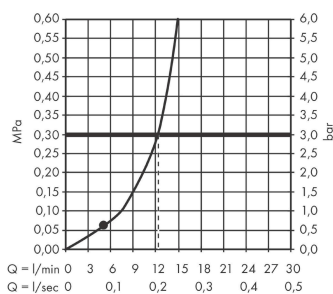

Vernis Blend

Overhead shower 200 1jet

Finish: **Matt Black** Article Number: **26271670**

Description

product features

- shower head size: 205 mm
- spray type: Rain
- ball-joint: overhead shower angle adjustable
- material spray disc: plastic
- maximum flow rate at 3 bar: 12,4 l/min
- function from: 5,2 l/min
- minimum flow pressure: 1 bar
- overhead shower removable for cleaning
- installation: ceiling or wall
- connection thread G ½
- connection dimension: DN15
- suitable for continuous flow water heaters

Technology

Product image

Scale drawing

Flowchart

The consumption was measured in combination with the appropriate fittings (thermostat/mixer/ in-wall valve) to reflect actual application in practice.