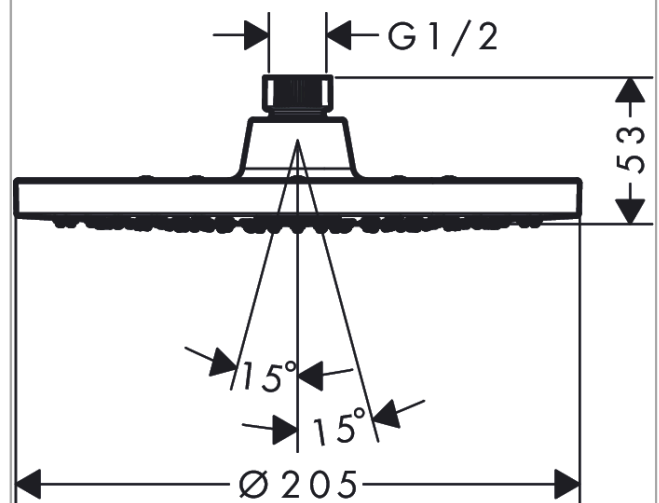

Vernis Blend

Overhead shower 200 1jet

Finish: **Matt Black** Article Number: **26271670**

Description

product features

- shower head size: 205 mm
- spray type: Rain
- ball-joint: overhead shower angle adjustable
- material spray disc: plastic
- maximum flow rate at 3 bar: 12,4 l/min
- function from: 5,2 l/min
- minimum flow pressure: 1 bar
- overhead shower removable for cleaning
- installation: ceiling or wall
- connection thread G ½
- connection dimension: DN15
- suitable for continuous flow water heaters

Technology

Product image

Scale drawing

Flowchart

The consumption was measured in combination with the appropriate fittings (thermostat/mixer/ in-wall valve) to reflect actual application in practice.