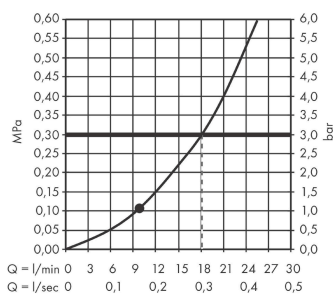

Flowchart

The consumption was measured in combination with the appropriate fittings (thermostat/mixer/ in-wall valve) to reflect actual application in practice.