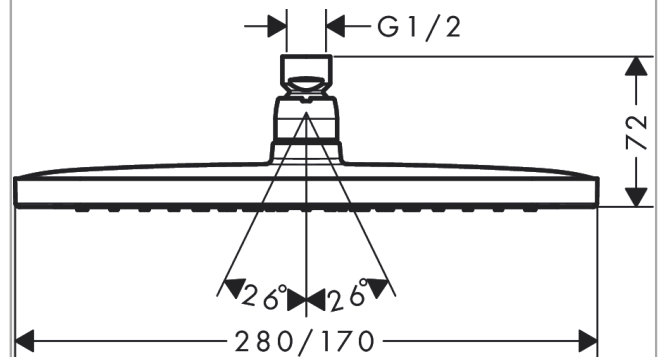

Scale drawing