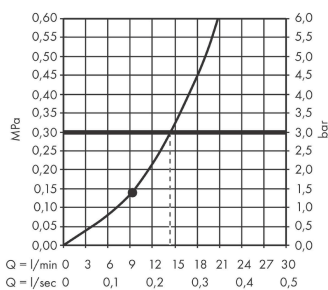

Rainfinity
Shoulder shower 500 1jet with shower shelf
 Finish: **Chrome** Article Number: **26243000**

Description

product features

- shower head size: 502 x 80 mm
- spray type: PowderRain
- spray area: 309 x 28 mm
- field of application: functions as overhead, shoulder or side shower
- maximum flow rate at 3 bar: 14,5 l/min
- flow rate PowderRain spray (at 3 bar): 14,5 l/min
- minimum flow pressure: 1,1 bar
- connection thread: G 1/2
- connection dimension: DN15
- material: metal
- shelf made of safety glass
- surface shelf: mirror glass

Technology

Design awards

reddot award 2019
best of the best

Product image

Scale drawing

Flowchart

The consumption was measured in combination with the appropriate fittings (thermostat/mixer/ in-wall valve) to reflect actual application in practice.