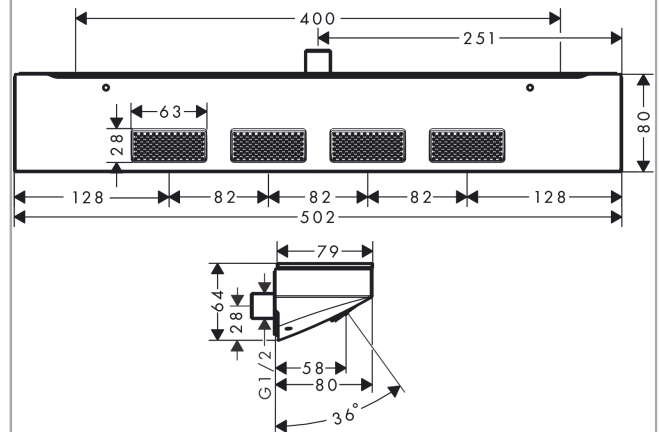

Rainfinity
Shoulder shower 500 1jet with shower shelf
 Finish: **Chrome** Article Number: **26243000**

Description

product features

- shower head size: 502 x 80 mm
- spray type: PowderRain
- spray area: 309 x 28 mm
- field of application: functions as overhead, shoulder or side shower
- maximum flow rate at 3 bar: 14,5 l/min
- flow rate PowderRain spray (at 3 bar): 14,5 l/min
- minimum flow pressure: 1,1 bar
- connection thread: G 1/2
- connection dimension: DN15
- material: metal
- shelf made of safety glass
- surface shelf: mirror glass

Technology

Design awards

reddot award 2019
best of the best

Product image

Scale drawing

Flowchart

The consumption was measured in combination with the appropriate fittings (thermostat/mixer/ in-wall valve) to reflect actual application in practice.