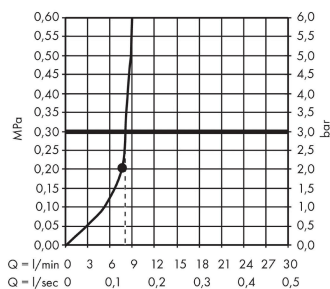

Croma

Overhead shower 280 1jet EcoSmart 9 l/min

Finish: **Matt Black** Article Number: **26221670**

Description

product features

- shower head size: 280 mm
- spray type: RainAir
- ball-joint: overhead shower angle adjustable
- material spray disc: metal
- maximum flow rate at 3 bar: 8,5 l/min
- flow rate RainAir spray (at 3 bar): 8,5 l/min
- minimum flow pressure: 2 bar
- spray disc removable for cleaning
- installation: ceiling or wall
- connection thread G ½
- connection dimension: DN15
- suitable for continuous flow water heaters

Technology

Design awards

Product image

Scale drawing

Flowchart

The consumption was measured in combination with the appropriate fittings (thermostat/mixer/ in-wall valve) to reflect actual application in practice.