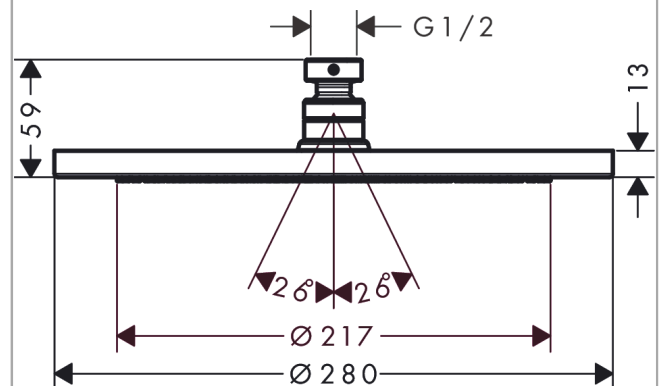

Croma

Overhead shower 280 1jet EcoSmart 9 l/min

Finish: **Matt Black** Article Number: **26221670**

Description

product features

- shower head size: 280 mm
- spray type: RainAir
- ball-joint: overhead shower angle adjustable
- material spray disc: metal
- maximum flow rate at 3 bar: 8,5 l/min
- flow rate RainAir spray (at 3 bar): 8,5 l/min
- minimum flow pressure: 2 bar
- spray disc removable for cleaning
- installation: ceiling or wall
- connection thread G ½
- connection dimension: DN15
- suitable for continuous flow water heaters

Technology

Design awards

Product image

Scale drawing

Flowchart

The consumption was measured in combination with the appropriate fittings (thermostat/mixer/ in-wall valve) to reflect actual application in practice.