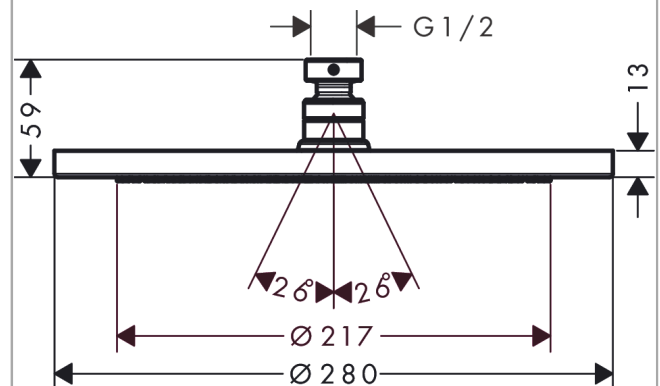

Croma

Overhead shower 280 1jet EcoSmart 9 l/min

Finish: **Chrome** Article Number: **26221000**

Description

product features

- shower head size: 280 mm
- spray type: RainAir
- ball-joint: overhead shower angle adjustable
- material spray disc: metal
- maximum flow rate at 3 bar: 8,5 l/min
- flow rate RainAir spray (at 3 bar): 8,5 l/min
- minimum flow pressure: 2 bar
- spray disc removable for cleaning
- installation: ceiling or wall
- connection thread G ½
- connection dimension: DN15
- suitable for continuous flow water heaters

Technology

Design awards

Product image

Scale drawing

Flowchart

The consumption was measured in combination with the appropriate fittings (thermostat/mixer/ in-wall valve) to reflect actual application in practice.