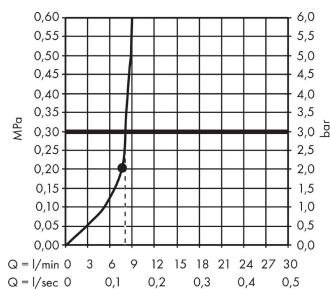

Croma

Overhead shower 280 1jet EcoSmart 9 l/min

Finish: **Chrome** Article Number: **26221000**

Description

product features

- shower head size: 280 mm
- spray type: RainAir
- ball-joint: overhead shower angle adjustable
- material spray disc: metal
- maximum flow rate at 3 bar: 8,5 l/min
- flow rate RainAir spray (at 3 bar): 8,5 l/min
- minimum flow pressure: 2 bar
- spray disc removable for cleaning
- installation: ceiling or wall
- connection thread G ½
- connection dimension: DN15
- suitable for continuous flow water heaters

Technology

Design awards

Product image

Scale drawing

Flowchart

The consumption was measured in combination with the appropriate fittings (thermostat/mixer/ in-wall valve) to reflect actual application in practice.