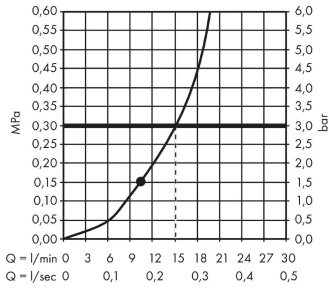

##### product features

- shower head size: 280 mm
- spray type: RainAir
- ball-joint: overhead shower angle adjustable
- material spray disc: metal
- maximum flow rate at 3 bar: 15,6 l/min
- flow rate RainAir spray (at 3 bar): 15,6 l/min
- function from: 9,5 l/min
- minimum flow pressure: 1,5 bar
- spray disc removable for cleaning
- installation: ceiling or wall
- connection thread G ½
- connection dimension: DN15
- suitable for continuous flow water heaters

#### Scale drawing

**Croma**

**Overhead shower 280 1jet**

Finish: **Polished Gold Optic**

Article Number: **26220990**

**Flowchart**

The consumption was measured in combination with the appropriate fittings (thermostat/mixer/in-wall valve) to reflect actual application in practice.