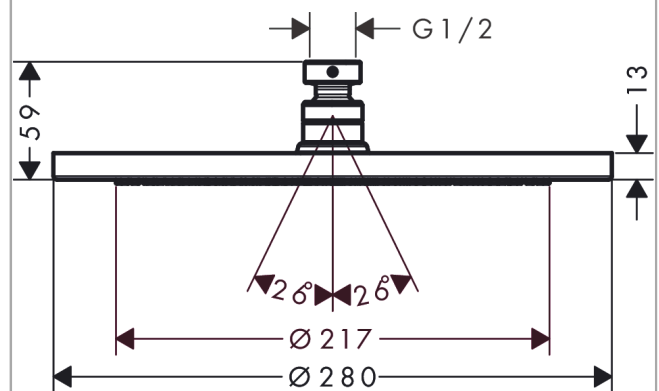

Scale drawing