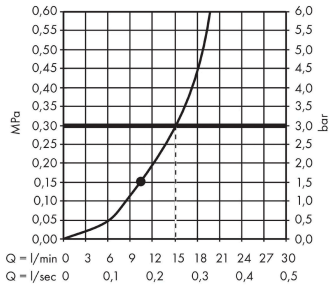

Croma

Overhead shower 280 1jet

Finish: **Matt Black** Article Number: **26220670**

Description

product features

- shower head size: 280 mm
- spray type: RainAir
- ball-joint: overhead shower angle adjustable
- material spray disc: metal
- maximum flow rate at 3 bar: 15,6 l/min
- flow rate RainAir spray (at 3 bar): 15,6 l/min
- function from: 9,5 l/min
- minimum flow pressure: 1,5 bar
- spray disc removable for cleaning
- installation: ceiling or wall
- connection thread G ½
- connection dimension: DN15
- suitable for continuous flow water heaters

Technology

Design awards

Product image

Scale drawing

Croma

Overhead shower 280 1jet

Finish: **Matt Black** Article Number: **26220670**

Flowchart

The consumption was measured in combination with the appropriate fittings (thermostat/mixer/in-wall valve) to reflect actual application in practice.