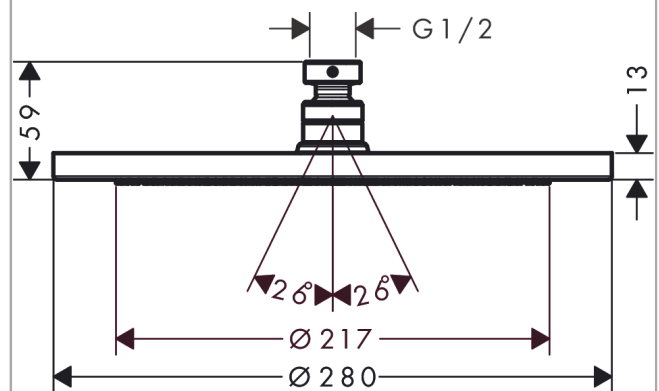

Croma

Overhead shower 280 1jet

Finish: **Matt Black** Article Number: **26220670**

Description

product features

- shower head size: 280 mm
- spray type: RainAir
- ball-joint: overhead shower angle adjustable
- material spray disc: metal
- maximum flow rate at 3 bar: 15,6 l/min
- flow rate RainAir spray (at 3 bar): 15,6 l/min
- function from: 9,5 l/min
- minimum flow pressure: 1,5 bar
- spray disc removable for cleaning
- installation: ceiling or wall
- connection thread G ½
- connection dimension: DN15
- suitable for continuous flow water heaters

Technology

Design awards

Product image

Scale drawing

Croma

Overhead shower 280 1jet

Finish: **Matt Black** Article Number: **26220670**

Flowchart

The consumption was measured in combination with the appropriate fittings (thermostat/mixer/in-wall valve) to reflect actual application in practice.