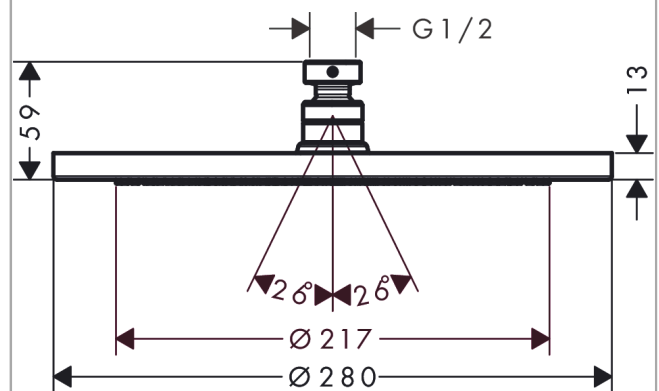

Croma

Overhead shower 280 1jet

Finish: **Brushed Black Chrome** Article Number: **26220340**

Description

product features

- shower head size: 280 mm
- spray type: RainAir
- ball-joint: overhead shower angle adjustable
- material spray disc: metal
- maximum flow rate at 3 bar: 15,6 l/min
- flow rate RainAir spray (at 3 bar): 15,6 l/min
- function from: 9,5 l/min
- minimum flow pressure: 1,5 bar
- spray disc removable for cleaning
- installation: ceiling or wall
- connection thread G ½
- connection dimension: DN15
- suitable for continuous flow water heaters

Technology

Design awards

Product image

Scale drawing

Croma

Overhead shower 280 1jet

Finish: **Brushed Black Chrome**

Article Number: **26220340**

Flowchart

The consumption was measured in combination with the appropriate fittings (thermostat/mixer/in-wall valve) to reflect actual application in practice.