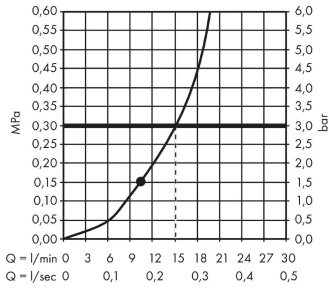

Croma

Overhead shower 280 1jet

Finish: **Brushed Black Chrome** Article Number: **26220340**

Description

product features

- shower head size: 280 mm
- spray type: RainAir
- ball-joint: overhead shower angle adjustable
- material spray disc: metal
- maximum flow rate at 3 bar: 15,6 l/min
- flow rate RainAir spray (at 3 bar): 15,6 l/min
- function from: 9,5 l/min
- minimum flow pressure: 1,5 bar
- spray disc removable for cleaning
- installation: ceiling or wall
- connection thread G ½
- connection dimension: DN15
- suitable for continuous flow water heaters

Technology

Design awards

Product image

Scale drawing

Croma

Overhead shower 280 1jet

Finish: **Brushed Black Chrome**

Article Number: **26220340**

Flowchart

The consumption was measured in combination with the appropriate fittings (thermostat/mixer/in-wall valve) to reflect actual application in practice.