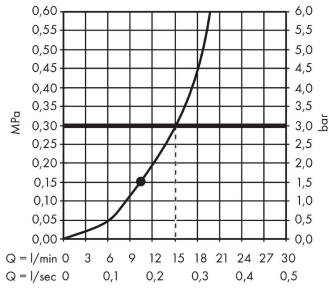

Croma

Overhead shower 280 1jet

Finish: **Chrome** Article Number: **26220000**

Description

product features

- shower head size: 280 mm
- spray type: RainAir
- ball-joint: overhead shower angle adjustable
- material spray disc: metal
- maximum flow rate at 3 bar: 15,6 l/min
- flow rate RainAir spray (at 3 bar): 15,6 l/min
- function from: 9,5 l/min
- minimum flow pressure: 1,5 bar
- spray disc removable for cleaning
- installation: ceiling or wall
- connection thread G ½
- connection dimension: DN15
- suitable for continuous flow water heaters

Technology

Design awards

Product image

Scale drawing

Croma

Overhead shower 280 1jet

Finish: **Chrome** Article Number: **26220000**

Flowchart

The consumption was measured in combination with the appropriate fittings (thermostat/mixer/in-wall valve) to reflect actual application in practice.