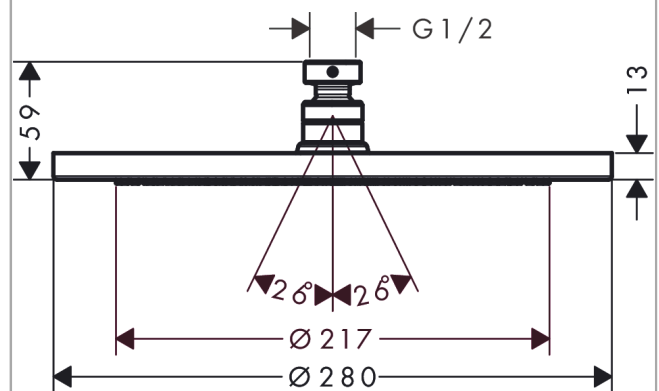

Croma

Overhead shower 280 1jet

Finish: **Chrome** Article Number: **26220000**

Description

product features

- shower head size: 280 mm
- spray type: RainAir
- ball-joint: overhead shower angle adjustable
- material spray disc: metal
- maximum flow rate at 3 bar: 15,6 l/min
- flow rate RainAir spray (at 3 bar): 15,6 l/min
- function from: 9,5 l/min
- minimum flow pressure: 1,5 bar
- spray disc removable for cleaning
- installation: ceiling or wall
- connection thread G ½
- connection dimension: DN15
- suitable for continuous flow water heaters

Technology

Design awards

Product image

Scale drawing

Croma

Overhead shower 280 1jet

Finish: **Chrome** Article Number: **26220000**

Flowchart

The consumption was measured in combination with the appropriate fittings (thermostat/mixer/in-wall valve) to reflect actual application in practice.