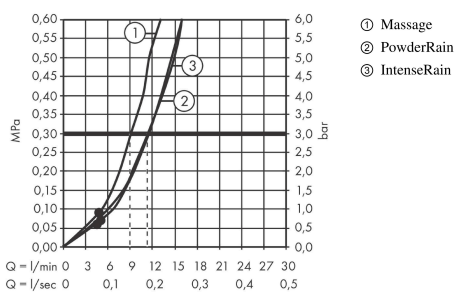

Pulsify Select S

Shower holder set 105 3jet Relaxation with shower hose 125 cm

Finish: **Matt Black** Article Number: **24302670**

Description

product features

- consists of: hand shower, shower holder, shower hose
- shower head size: 105 mm
- integrated support function
- spray type: PowderRain, IntenseRain, Massage spray
- convenient spray selection via Select button
- maximum flow rate at 3 bar: 11,4 l/min
- minimum flow pressure: 1 bar
- operating pressure: min. 1 bar/max. 6 bar
- pivot connector prevents hose from tangling
- wall supports made of plastic
- rinseable sieve insert

Technology

Design awards

reddot winner 2021

Product image

Scale drawing

Flowchart

The consumption was measured in combination with the appropriate fittings (thermostat/mixer/in-wall valve) to reflect actual application in practice.