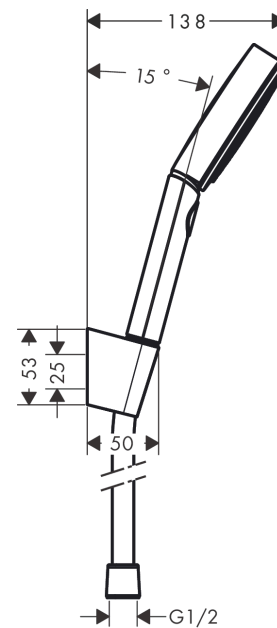

Pulsify Select S

Shower holder set 105 3jet Relaxation with shower hose 125 cm

Finish: **Matt Black** Article Number: **24302670**

Description

product features

- consists of: hand shower, shower holder, shower hose
- shower head size: 105 mm
- integrated support function
- spray type: PowderRain, IntenseRain, Massage spray
- convenient spray selection via Select button
- maximum flow rate at 3 bar: 11,4 l/min
- minimum flow pressure: 1 bar
- operating pressure: min. 1 bar/max. 6 bar
- pivot connector prevents hose from tangling
- wall supports made of plastic
- rinseable sieve insert

Technology

Design awards

reddot winner 2021

Product image

Scale drawing

Flowchart

The consumption was measured in combination with the appropriate fittings (thermostat/mixer/in-wall valve) to reflect actual application in practice.