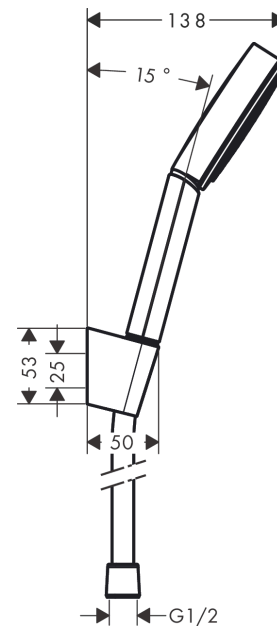

## Pulsify S

Shower holder set 105 1jet with shower hose 125 cm

Finish: **Matt Black** Article Number: **24301670**

#### product features

- consists of: hand shower, shower holder, shower hose
- shower head size: 105 mm
- integrated support function
- spray type: PowderRain
- maximum flow rate at 3 bar: 13,5 l/min
- minimum flow pressure: 1 bar
- operating pressure: min. 1 bar/max. 6 bar
- pivot connector prevents hose from tangling
- wall supports made of plastic
- rinseable sieve insert

### Product image

### Scale drawing