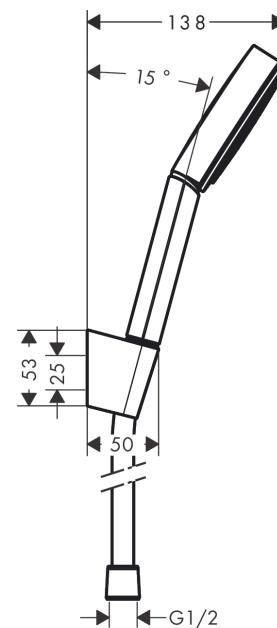

Pulsify S

Shower holder set 105 1jet with shower hose 125 cm

Finish: **Chrome** Article Number: **24301000**

Description

product features

- consists of: hand shower, shower holder, shower hose
- shower head size: 105 mm
- integrated support function
- spray type: PowderRain
- maximum flow rate at 3 bar: 13,5 l/min
- minimum flow pressure: 1 bar
- operating pressure: min. 1 bar/max. 6 bar
- pivot connector prevents hose from tangling
- wall supports made of plastic
- rinseable sieve insert

Technology

Design awards

reddot winner 2021

Product image

Scale drawing

Flowchart