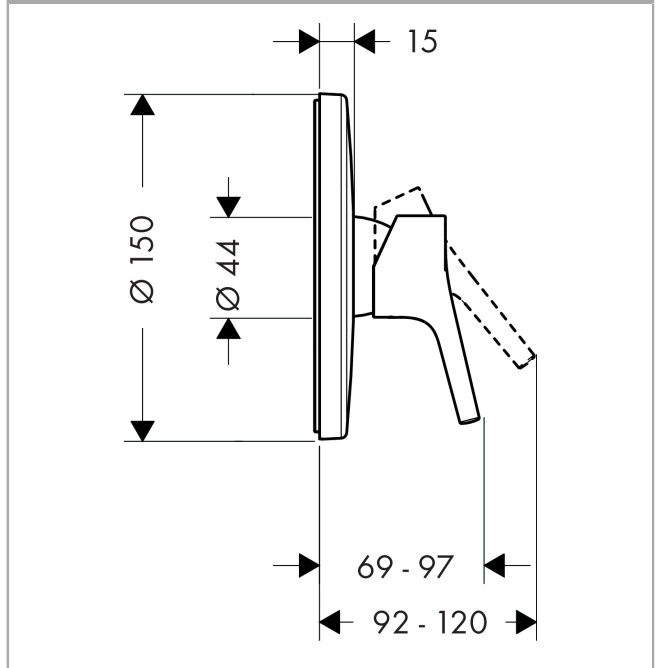

**Talis S**  
**Single lever shower mixer for concealed installation**  
 Finish: **Chrome** Article Number: **72606000**

**Description**

**product features**

- 1 function
- maximum flow rate at 3 bar: 28 l/min
- connection type: basic set

**Product image**

**Scale drawing**

**Flowchart**